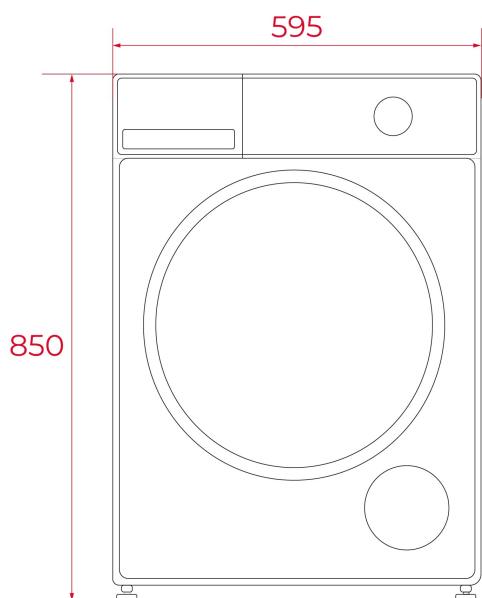

TEKA**WM 20941 W EU**

Washing machine with 9 kg capacity, touch control and 15 programs

**REFERENCE**

REF: 113920028

EAN: 8434778040081

FEATURES

SmartCare Series

Free-standing washing machine

BLDC Motor

Electronic control panel with LED display

Washing capacity: 9kg

15 washing programs

Special programs: 20°, BabyCare+, Pet hair, Jeans, Drum Clean,

Duvet, Wool, Eco 40-60, Fast 30'/15', Hand wash, Intensive

Drain hose in filter compartment

Drum diameter: 510 mm

Porthole door diameter: 330 mm

Emergency strap to open the door

Energy Class A-10%

DIMENSIONS**Product height (mm):** 850**Product width (mm):** 595**Product depth (mm):** 555**Product length (mm):****Net weight (Kg):** 67**TECHNICAL DETAILS**