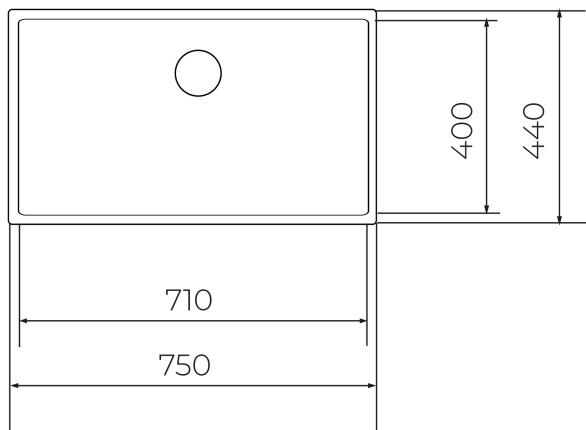

TEKA

TopLine RS15 71.40

3-in-1 installation stainless steel sink with FullBlack finish

Antibacterial R15, easy to clean

REFERENCE

REF: 115000093

EAN: 8434778040593

FEATURES

TopLine Series
Stainless steel sink with special FullBlack finish
One bowl
3-in-1 installation possibilities: undermount, top or flush
Easy clean radius R15 corners
3½" PerfectFlow manual basket waste with siphon
HelixPro waste basket
SilentSmart, 50% less noise
200 mm deep bowl
80 cm base unit

DIMENSIONS

Product height (mm):

Product width (mm): 440

Product depth (mm):

Product length (mm): 750

Net weight (Kg): 5.26

COLOURS

115000093