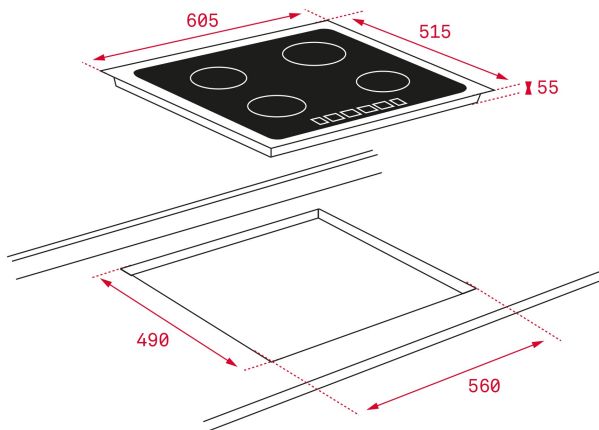

REFERENCE

REF: 10210183

EAN: 8421152148488

FEATURES

Induction hob
Direct functions: Quick boiling and keep warm
iKnob Touch Control
3 cooking zones
1 zone Ø 190/300 mm
1 zone Ø 215 mm
1 zone Ø 145 mm
Ceramic glass surface
Auto-lock safety system
Cooking timer
Power plus
Child lock
Residual heat indicator
Power management
Easy installation kit
Maximum nominal power 7400 W
Optional: Grilling plate
Optional: Teppanyaki

DIMENSIONS

Product height (mm): 50
Product width (mm): 605
Product depth (mm): 515
Product length (mm):
Net weight (Kg): 10,7

TECHNICAL DETAILS

Power rate (V): 220-240
Frequency (Hz): 50/60
Maximum Nominal Power (W): -

COLOURS

10210183 Black glass

ENERGY EFFICIENCY

Power consumption in standby mode (W): -
Time to reach standby mode (min): -