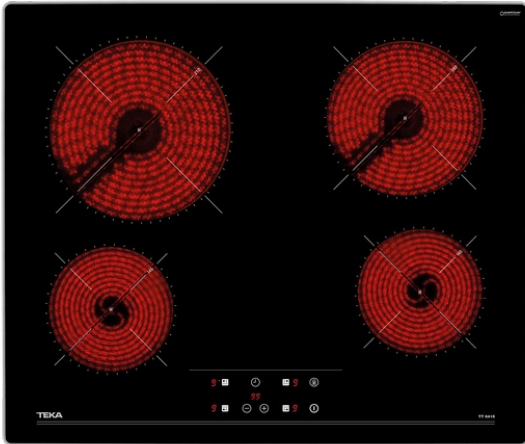

TEKA**TT 6415**

Vitroceramic with 4 cooking zones, touch control and slim metal frame

Autolock

**REFERENCE**

REF: 40239041

EAN: 8421152148273

FEATURES

Vitroceramic hob
Touch Control
4 cooking zones
1 high lights Ø 210 mm
1 high lights Ø 180 mm
2 high lights Ø 145 mm
Ceramic glass surface
Auto-lock safety system
Residual heat indicator
Maximum nominal power 6300 W

DIMENSIONS**Product height (mm):** 63**Product width (mm):** 600**Product depth (mm):** 510**Product length (mm):****Net weight (Kg):** 8,5**TECHNICAL DETAILS**

Power rate (V): 230

Frequency (Hz): 50/60

Maximum Nominal Power (W): -

COLOURS

40239041

Black glass

ENERGY EFFICIENCY

Power consumption in standby mode (W): -

Time to reach standby mode (min): -