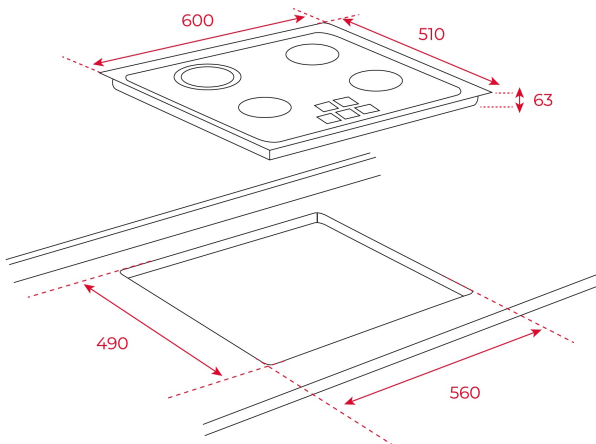

TEKA**TT 6415**

Vitroceramic with 4 cooking zones, touch control and slim metal frame

Autolock

**REFERENCE**

REF: 40239041

EAN: 8421152148273

FEATURES

Vitroceramic hob
Touch Control
4 cooking zones
1 high lights Ø 210 mm
1 high lights Ø 180 mm
2 high lights Ø 145 mm
Ceramic glass surface
Auto-lock safety system
Residual heat indicator
Maximum nominal power 6300 W

DIMENSIONS**Product height (mm):** 63**Product width (mm):** 600**Product depth (mm):** 510**Product length (mm):****Net weight (Kg):** 8,5**TECHNICAL DETAILS**

Power rate (V): 230

Frequency (Hz): 50/60

Maximum Nominal Power (W): -

COLOURS

40239041

Black glass

ENERGY EFFICIENCY

Power consumption in standby mode (W): -

Time to reach standby mode (min): -