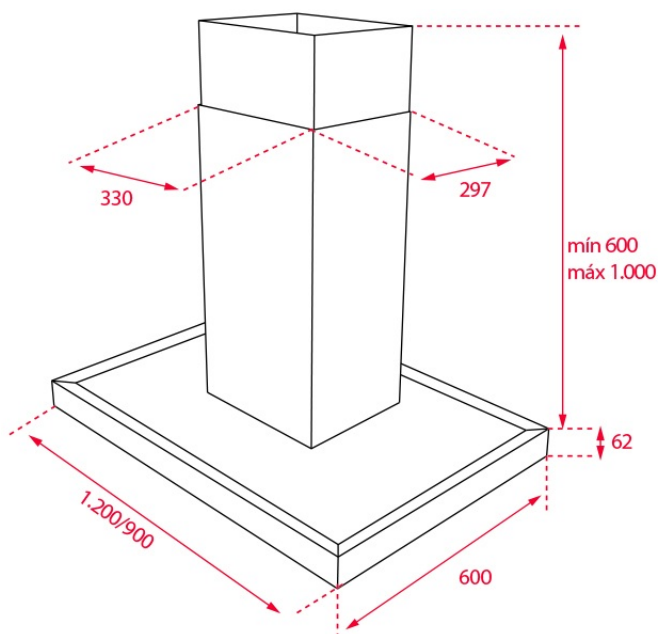

LED

Stop Delay
Timer**REFERENCE**

REF: 40484670

EAN: 8421152145739

FEATURES

Decorative horizontal island hood
 Electronic control with display
 3 speeds + 1 intensive
 Free Outlet exhaust capacity (m³/h): 920
 Intensive speed exhaust capacity (m³/h): 796
 Max speed exhaust capacity (m³/h): 605
 Min speed exhaust capacity (m³/h): 311
 Intensive speed sound level (dBA): 71
 Max speed sound level (dBA): 66
 Min speed sound level (dBA): 52
 4 LED lamps
 2 Aluminium filters
 Stop delay timer
 Filter saturation indicator
 Easy-Clean Inside Panel
 Operating pilot light
 Optional Charcoal Filter: D4C

DIMENSIONS**Product height (mm):****Product width (mm):****Product depth (mm):****Product length (mm):****Net weight (Kg):** 20,5**TECHNICAL DETAILS**

Energy Efficiency Class: 0
 Noise (LwA) Min Speed (dB): 0
 Noise (LwA) Max Speed (dB): 0
 Noise (LwA) Boost Speed (dB): 0
 Ø Outlet (mm): 150