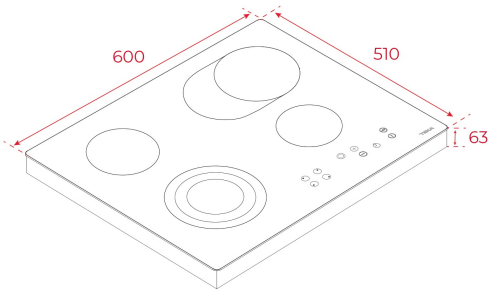

TEKA**TT 642**

Vitroceramic hob with 3 cooking zones

Autolock

REFERENCE

REF: 10210047

EAN: 8421152101179

FEATURES

Flex vitrocereamic hob
Touch Control
4 cooking zones
1 zone \varnothing 170 x 265 mm
1 high lights \varnothing 120/180/210 mm
1 high lights \varnothing 145 mm
1 high lights \varnothing 145mm
Ceramic glass surface
Auto-lock safety system
Cooking timer
Residual heat indicator
Power plus
Child lock
Maximum nominal power 6900 W

DIMENSIONS

Product height (mm): 63**Product width (mm):** 600**Product depth (mm):** 510**Product length (mm):****Net weight (Kg):** 8

TECHNICAL DETAILS

Power rate (V): 230

Frequency (Hz): 50/60

Maximum Nominal Power (W): -