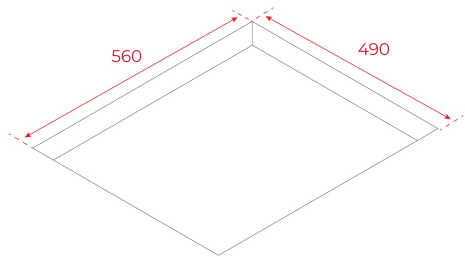

TEKA**TT 642**

Vitroceramic hob with 3 cooking zones

Autolock

REFERENCE

REF: 10210047

EAN: 8421152101179

FEATURES

Flex vitrocereamic hob
Touch Control
4 cooking zones
1 zone \varnothing 170 x 265 mm
1 high lights \varnothing 120/180/210 mm
1 high lights \varnothing 145 mm
1 high lights \varnothing 145mm
Ceramic glass surface
Auto-lock safety system
Cooking timer
Residual heat indicator
Power plus
Child lock
Maximum nominal power 6900 W

DIMENSIONS

Product height (mm): 63**Product width (mm):** 600**Product depth (mm):** 510**Product length (mm):****Net weight (Kg):** 8

TECHNICAL DETAILS

Power rate (V): 230

Frequency (Hz): 50/60

Maximum Nominal Power (W): -