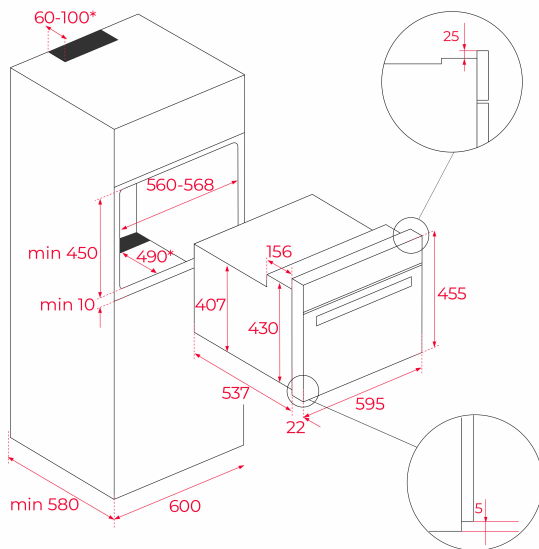

TEKA**MLC 8440 BK**

Urban Colors Edition. Compact built-in microwave with grill and touch control, 45cm

Defrost By
TimeDefrost By
Weight

44L

**REFERENCE**

REF: 111160003

EAN: 8434778007657

FEATURES

Chrome supports with 5 cooking levels

Removable double glazed door

Automatic disconnection security system

Reinforced grid

Capacity (gross/net): 45 / 44 litres

DIMENSIONS**Product height (mm):** 455**Product width (mm):** 595**Product depth (mm):** 559**Product length (mm):****Net weight (Kg):** 28,4**TECHNICAL DETAILS**