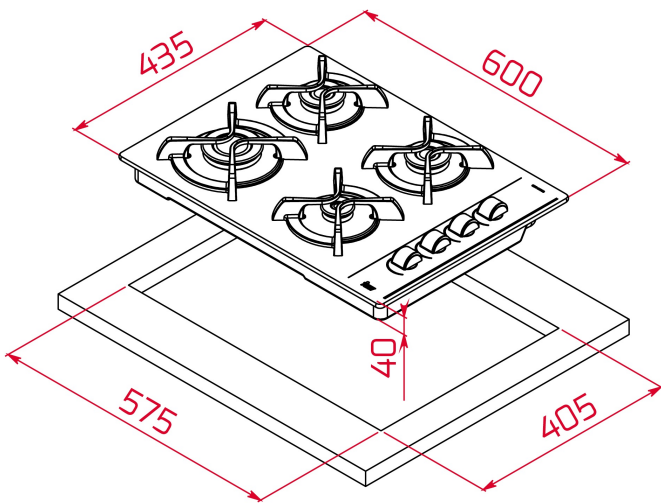

TEKA**GBC 64003**

Gas on Glass hob with frontal ergonomic knobs and 4 cooking zones

Auto ignition

Autolock

Easy installation

**REFERENCE**

REF: 112580004

EAN: 8434778003628

FEATURES

Gas on glass hob
Lateral control knobs with ergonomic design
4 cooking zones
1 fast burner, 2.8 kW
2 semi fast burners, 1.7 kW
1 auxiliary burner, 1 kW
Tempered glass surface
Auto ignition
Auto-lock safety system
Cast iron grids
Easy installation kit
Maximum nominal power 7300 W

DIMENSIONS**Product height (mm):** 110**Product width (mm):** 600**Product depth (mm):** 435**Product length (mm):****Net weight (Kg):** 12,15**TECHNICAL DETAILS**

Power rate (V): 220-240

Frequency (Hz): 50/60

Maximum Nominal Power (W): -

COLOURS

112580004

Black glass

112580003

Black glass

ENERGY EFFICIENCY

Power consumption in standby mode (W): -