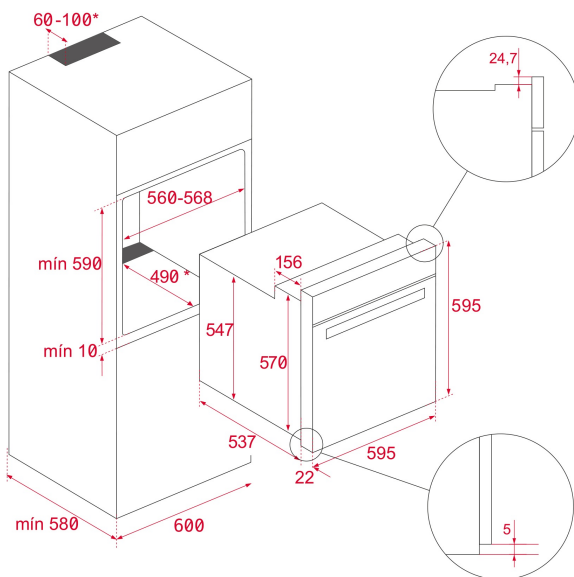

REFERENCE

REF: 111000012

EAN: 8434778008289

FEATURES

Urban Colors Edition
Multifunction SurroundTemp oven
12 cooking functions
Automatic HydroClean system
Touch control display with knob
Personal cooking assistant: 20 automatic programs
Chrome supports with 5 cooking levels
Easy slide telescopic guides
Removable triple glazed door
SoftClose system
Children safety lock
Automatic disconnection safety system
Automatic quick preheating
Anti-tip deep tray and reinforced grid
Capacity (gross/net): 71 / 70 litres

DIMENSIONS

Product height (mm): 595

Product width (mm): 595

Product depth (mm): 537+22

Product length (mm):

Net weight (Kg): 32

TECH SPECS

Energy Efficiency Class: A+

Power rate (V): 220-240

Frequency (Hz): 50/60

Maximum Nominal Power (W): 3215

COLOURS

- 111000012 White Glass
- 111000013 London brick brown glass
- 111000013 Black Glass
- 111000013 Stone Grey Glass
- 111000013 Steam Grey Glass