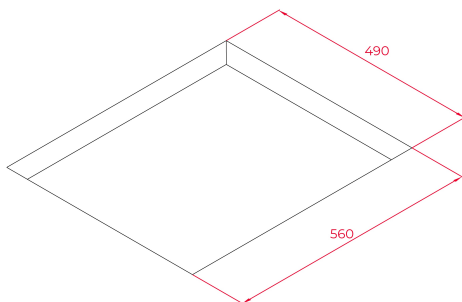

TEKA

IBC 63010 M

Urban Colors Edition. Induction hob with MultiSlider touch control and 3 cooking zones

REFERENCE

REF: 112520006

EAN: 8434778003802

FEATURES

Urban Colors Edition
Induction hob
Touch Control MultiSlider
3 cooking zones
1 zone Ø 280 mm
1 zone Ø 180 mm
1 zone Ø 145 mm
Ceramic glass surface
Auto-lock safety system
Cooking timer
Power plus
Child lock
Residual heat indicator
Power management
Easy installation kit
Maximum nominal power 5900 W
Optional: Grilling plate
Optional: Teppanyaki

DIMENSIONS

Product height (mm): 50

Product width (mm): 600

Product depth (mm): 510

Product length (mm):

Net weight (Kg): 9,63

TECHNICAL DETAILS

Power rate (V): 220-240

Frequency (Hz): 50/60

Maximum Nominal Power (W): -

COLOURS

112520006

Black glass

ENERGY EFFICIENCY

Power consumption in standby mode (W): -

Time to reach standby mode (min): 1