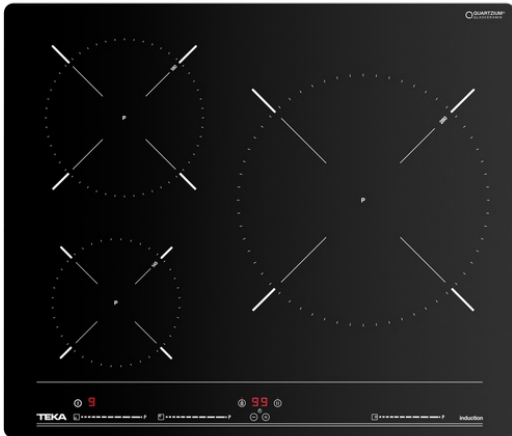

TEKA**IBC 63010 M**

Urban Colors Edition. Induction hob with MultiSlider touch control and 3 cooking zones

MultiSlider

Autolock

Power

Power Plus

Easy installation

**REFERENCE**

REF: 112520006

EAN: 8434778003802

FEATURES

Urban Colors Edition
Induction hob
Touch Control MultiSlider
3 cooking zones
1 zone Ø 280 mm
1 zone Ø 180 mm
1 zone Ø 145 mm
Ceramic glass surface
Auto-lock safety system
Cooking timer
Power plus
Child lock
Residual heat indicator
Power management
Easy installation kit
Maximum nominal power 5900 W
Optional: Grilling plate
Optional: Teppanyaki

DIMENSIONS**Product height (mm):** 50**Product width (mm):** 600**Product depth (mm):** 510**Product length (mm):****Net weight (Kg):** 9,63**TECHNICAL DETAILS**

Power rate (V): 220-240

Frequency (Hz): 50/60

Maximum Nominal Power (W): -

COLOURS

112520006

Black glass

ENERGY EFFICIENCY

Power consumption in standby mode (W): -

Time to reach standby mode (min): 1