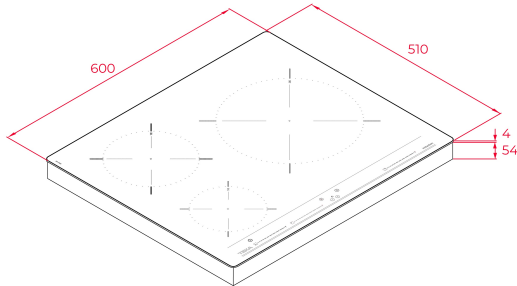

TEKA

IBC 63010 M

Urban Colors Edition. Induction hob with MultiSlider touch control and 3 cooking zones

REFERENCE

REF: 112520006

EAN: 8434778003802

FEATURES

Urban Colors Edition
Induction hob
Touch Control MultiSlider
3 cooking zones
1 zone Ø 280 mm
1 zone Ø 180 mm
1 zone Ø 145 mm
Ceramic glass surface
Auto-lock safety system
Cooking timer
Power plus
Child lock
Residual heat indicator
Power management
Easy installation kit
Maximum nominal power 5900 W
Optional: Grilling plate
Optional: Teppanyaki

DIMENSIONS

Product height (mm): 50

Product width (mm): 600

Product depth (mm): 510

Product length (mm):

Net weight (Kg): 9,63

TECHNICAL DETAILS

Power rate (V): 220-240

Frequency (Hz): 50/60

Maximum Nominal Power (W): -

COLOURS

112520006

Black glass

ENERGY EFFICIENCY

Power consumption in standby mode (W): -

Time to reach standby mode (min): 1