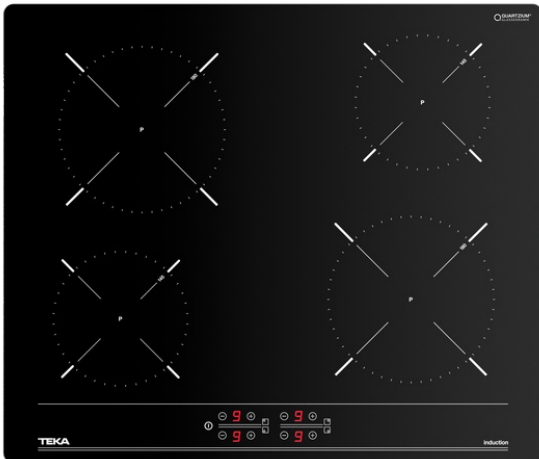

TEKA**IBC 64000 TTC**

Urban Colors Edition. induction hob with touch control and 4 cooking zones

Autolock

Power

Easy
installation**REFERENCE**

REF: 112520007

EAN: 8434778003826

FEATURES

Urban Colors Edition
Induction hob
Touch Control
4 cooking zones
2 zones Ø 180 mm
2 zones Ø 145 mm
Ceramic glass surface
Auto-lock safety system
Child lock
Residual heat indicator
Power management
Easy installation kit
Maximum nominal power 7200 W
Optional: Grilling plate
Optional: Teppanyaki

DIMENSIONS**Product height (mm):** 50**Product width (mm):** 600**Product depth (mm):** 510**Product length (mm):****Net weight (Kg):** 9,59**TECHNICAL DETAILS**

Power rate (V): 220-240

Frequency (Hz): 50/60

Maximum Nominal Power (W): -

COLOURS

112520007

Black glass

ENERGY EFFICIENCY

Power consumption in standby mode (W): -

Time to reach standby mode (min): 1