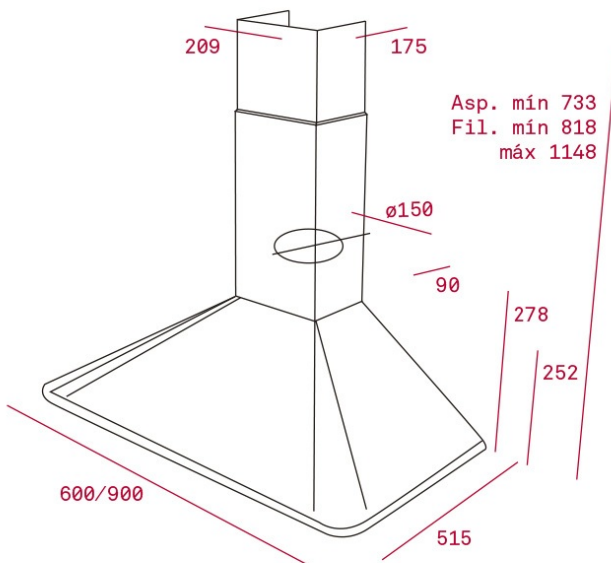

DOS 60.1 ATS

Country Style Edition. Wall-mounted hood with 3 speeds

LED

**REFERENCE**

REF: 113010005

EAN: 8434778010091

FEATURES

Country Style Edition

Decorative pyramidal hood

Electronic control

3 speeds

Free Outlet exhaust capacity (m³/h): 650Max speed exhaust capacity (m³/h): 603Min speed exhaust capacity (m³/h): 256

Max speed sound level (dBA): 66

Min speed sound level (dBA): 51

2 LED lamps

2 Aluminum filters

Operating pilot light

Anti-return valve included

Outlet reduction included

Optional recirculation kit with tube cover installation: SET 4/D

Optional Charcoal Filter: D5C

DIMENSIONS**Product height (mm):** 733-1148**Product width (mm):** 600/900**Product depth (mm):** 500**Product length (mm):****Net weight (Kg):** 11,2**TECHNICAL DETAILS**