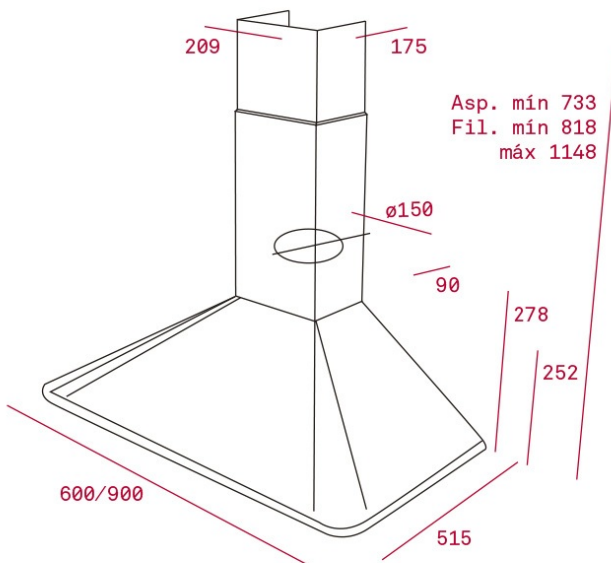

**DOS 90.1 VN**

Country Style Edition. Wall-mounted hood with 3 speeds, 90cm

LED

**REFERENCE**

REF: 113010003

EAN: 8434778010077

**FEATURES**

Country Style Edition

Optional Charcoal Filter: D5C

**DIMENSIONS****Product height (mm):** 733-1148**Product width (mm):** 600/900**Product depth (mm):** 500**Product length (mm):****Net weight (Kg):** 13,2**TECHNICAL DETAILS**