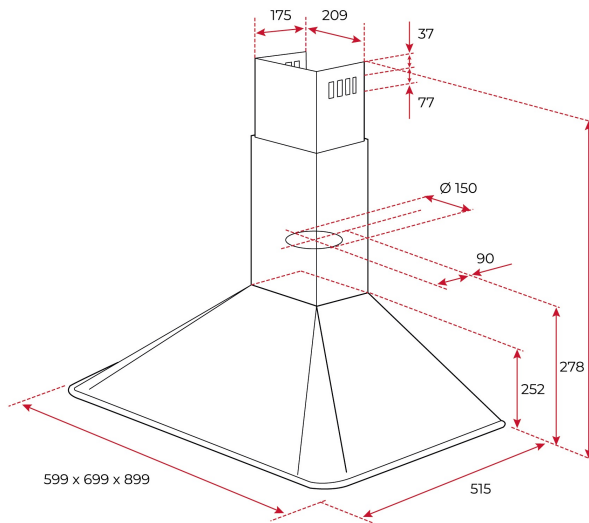

TEKA**DOS 90.1 ATS**

Country Style Edition. Wall-mounted hood with 3 speeds, 90cm

LED

**REFERENCE**

REF: 113010006

EAN: 8434778010107

FEATURES

Country Style Edition

2 LED lamps

2 Aluminum filters

Operating pilot light

Anti-return valve included

Outlet reduction included

Optional recirculation kit with tube cover installation: SET 4/D

Optional Charcoal Filter: D5C

DIMENSIONS**Product height (mm):** 733-1148**Product width (mm):** 600/900**Product depth (mm):** 500**Product length (mm):****Net weight (Kg):** 13,2**TECHNICAL DETAILS**