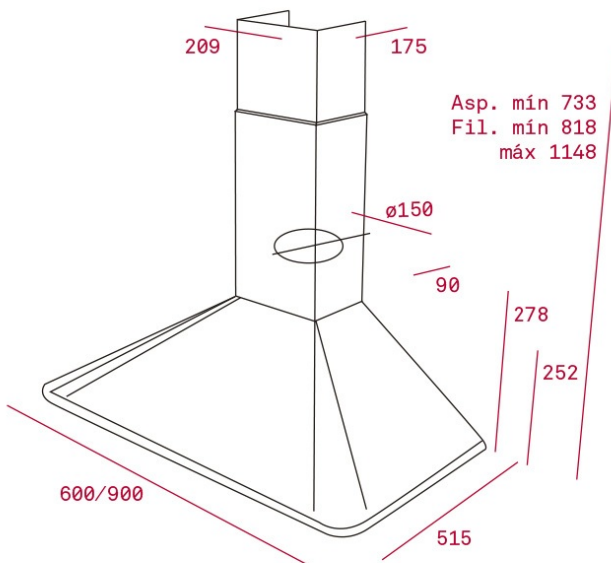

DOS 60.1 VNS

Country Style Edition. Wall-mounted hood with 3 speeds, 90cm

LED

**REFERENCE**

REF: 113010002

EAN: 8434778010060

FEATURES

Country Style Edition

Decorative pyramidal hood

Electronic control

3 speeds

Free Outlet exhaust capacity (m³/h): 650Max speed exhaust capacity (m³/h): 603Min speed exhaust capacity (m³/h): 256

Max speed sound level (dBA): 66

Min speed sound level (dBA): 51

2 LED lamps

2 Aluminum filters

Operating pilot light

Anti-return valve included

Outlet reduction included

Optional recirculation kit with tube cover installation: SET 4/D

Optional Charcoal Filter: D5C

DIMENSIONS**Product height (mm):** 733-1148**Product width (mm):** 600/900**Product depth (mm):** 500**Product length (mm):****Net weight (Kg):** 11,2**TECHNICAL DETAILS**