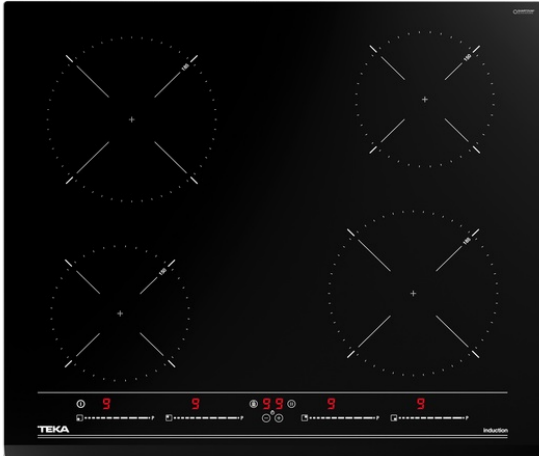

TEKA**IZC 64010 M**

Urban Colors Edition. Induction hob with direct functions and MultiSlider touch control

MultiSlider

Autolock

Power

Power Plus

Easy
installation**REFERENCE**

REF: 112520015

EAN: 8434778012491

FEATURES

Urban Colors Edition
Induction hob
Touch Control MultiSlider
4 cooking zones
2 zones Ø 185 mm
2 zones Ø 150 mm
Ceramic glass surface
Auto-lock safety system
Cooking timer
Power plus
Child lock
Residual heat indicator
Power management
Easy installation kit
Maximum nominal power 7200 W
Optional: Grilling plate
Optional: Teppanyaki

DIMENSIONS**Product height (mm):** 58**Product width (mm):** 600**Product depth (mm):** 510**Product length (mm):****Net weight (Kg):** 9,59**TECHNICAL DETAILS**

Power rate (V): 220-240

Frequency (Hz): 50/60

Maximum Nominal Power (W): -

COLOURS

112520015

Black glass

ENERGY EFFICIENCY

Power consumption in standby mode (W): -

Time to reach standby mode (min): 1