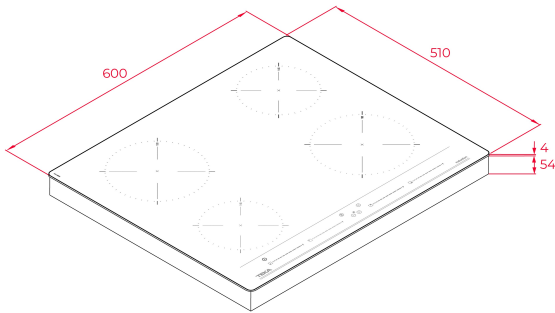

MultiSlider

Autolock

Power

Power Plus

Easy
installation