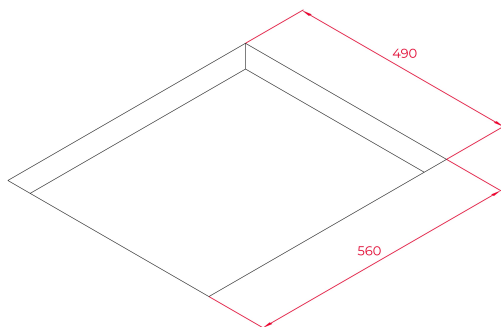

TEKA**IZC 64010 M**

Urban Colors Edition. Induction hob with direct functions and MultiSlider touch control

MultiSlider

Autolock

Power

Power Plus

Easy
installation**REFERENCE**

REF: 112520015

EAN: 8434778012491

FEATURES

Urban Colors Edition
Induction hob
Touch Control MultiSlider
4 cooking zones
2 zones Ø 185 mm
2 zones Ø 150 mm
Ceramic glass surface
Auto-lock safety system
Cooking timer
Power plus
Child lock
Residual heat indicator
Power management
Easy installation kit
Maximum nominal power 7200 W
Optional: Grilling plate
Optional: Teppanyaki

DIMENSIONS**Product height (mm):** 58**Product width (mm):** 600**Product depth (mm):** 510**Product length (mm):****Net weight (Kg):** 9,59**TECHNICAL DETAILS**

Power rate (V): 220-240

Frequency (Hz): 50/60

Maximum Nominal Power (W): -

COLOURS

112520015

Black glass

ENERGY EFFICIENCY

Power consumption in standby mode (W): -

Time to reach standby mode (min): 1