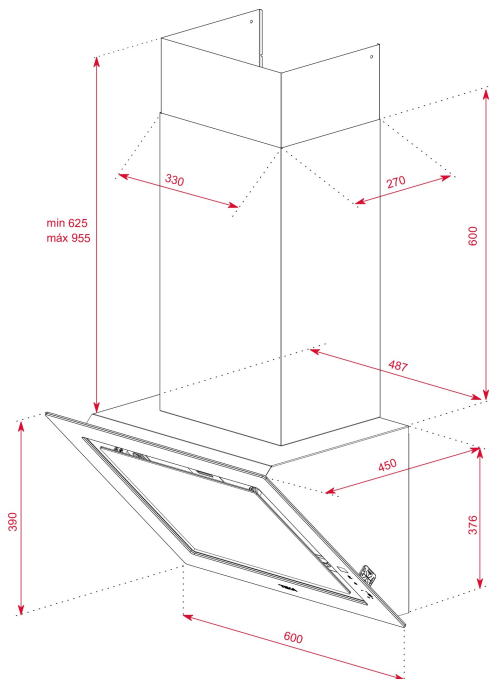

DLV 68660 TOS WH

Urban Colors Edition. Vertical decorative hood with FreshAir function

LED

Perimeter
extractionStop Delay
Timer

Fresh AIR

**REFERENCE**

REF: 112930025

EAN: 8434778011890