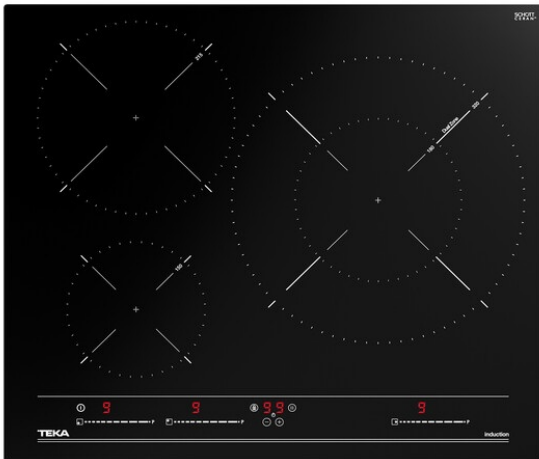

TEKA**IBC 63320 M**

Urban Colours Edition. Induction hob with ceramic glass surface with MultiSlider touch control

MultiSlider

Autolock

Power

Power Plus

Easy installation

Super Zone

**REFERENCE**

REF: 112510014

EAN: 8434778011623

FEATURES

Urban Colors Edition

Induction hob

Touch Control MultiSlider

3 cooking zones

1 zone Ø 320/180 mm

1 zone Ø 215 mm

1 zone Ø 150 mm

Ceramic glass surface

Auto-lock safety system

Cooking timer

Power plus

Child lock

Residual heat indicator

Power management

Easy installation kit

Maximum nominal power 7200 W

DIMENSIONS**Product height (mm):** 53**Product width (mm):** 600**Product depth (mm):** 510**Product length (mm):****Net weight (Kg):** 10,7**TECHNICAL DETAILS**