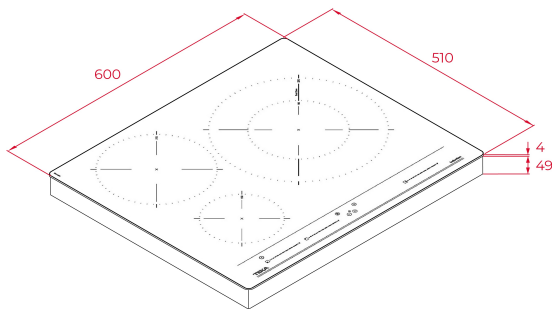

TEKA

IBC 63320 M

Urban Colours Edition. Induction hob with ceramic glass surface with MultiSlider touch control

Super Zone

REFERENCE

REF: 112510014

EAN: 8434778011623

FEATURES

Urban Colors Edition

Induction hob

Touch Control MultiSlider

3 cooking zones

1 zone Ø 320/180 mm

1 zone Ø 215 mm

1 zone Ø 150 mm

Ceramic glass surface

Auto-lock safety system

Cooking timer

Power plus

Child lock

Residual heat indicator

Power management

Easy installation kit

Maximum nominal power 7200 W

DIMENSIONS

Product height (mm): 53

Product width (mm): 600

Product depth (mm): 510

Product length (mm):

Net weight (Kg): 10,7

TECHNICAL DETAILS

Power rate (V): 220-240

Frequency (Hz): 50/60

Maximum Nominal Power (W): -

COLOURS

112510014

Black glass

ENERGY EFFICIENCY

Power consumption in standby mode (W): -

Time to reach standby mode (min): 1