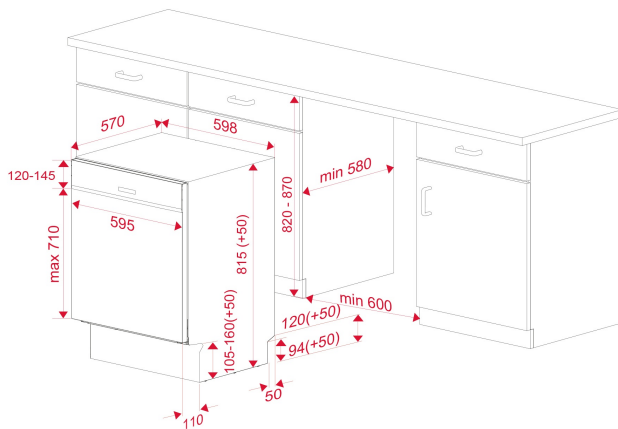

AquaLogic

**REFERENCE**

REF: 114260009

EAN: 8434778013672

**FEATURES**

PremiumCare series

Partially integrated Dishwasher

Electronic control panel with display

Capacity: 14 plate settings

Washing programs: 8

Washing temperatures: 50°, 55°, 65°, 65°, 70°C

PremiumDry automatic opening system

MultiFlex 3 cutlery tray

SmartSensor measure the level of dirtiness

FlexiSet 2 lower basket

Low salt and rinse indicator

Third sprayer

Push-up adjustable upper basket

Delay timer: 1-24 hours

Noise level: 44 dBA

Adjustable back feet from front

Sliding Detergent drawer

Column installation

**DIMENSIONS**

**Product height (mm):** 815

**Product width (mm):** 598

**Product depth (mm):** 570

**Product length (mm):**

**Net weight (Kg):** 39,5

**TECHNICAL DETAILS**

Energy Efficiency Class: A+++