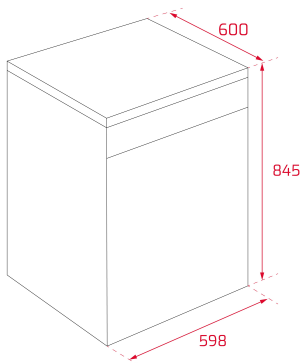

REFERENCE

REF: 114270015

EAN: 8434778013801

FEATURES

ExpertCare series

Free standing Dishwasher

Electronic control panel with display

Capacity: 14 plate settings

Washing programs: 7

Washing temperatures: 45°, 55°, 60°, 65°, 70° C

SmartSensor measure the level of dirtiness

MultiCleaner Sensor

FlexiSet 2 lower basket

Special programs: AutoClean, AutoProgram, Intensive program,

ECO program, 1-Hour, Whisper program, PreWash

Special functions: Half load, Express, ExtraDry

AquaSafe safety system

Low salt and rinse indicator

Adjustable upper basket

Delay timer: 1-24 hours

Noise level: 47 dBA

Sliding Detergent drawer

Column installation

DIMENSIONS

Product height (mm): 845

Product width (mm): 598

Product depth (mm): 600

Product length (mm):

Net weight (Kg): 41,32

TECHNICAL DETAILS

Energy Efficiency Class: A++

Energy Consumption (Kw/day): -

Water consumption (litres/year): 3080

Noise Level (dBA): 47

Power rate (V): 220

Frequency (Hz): 50

COLOURS

114270015 White

114270016 Stainless steel