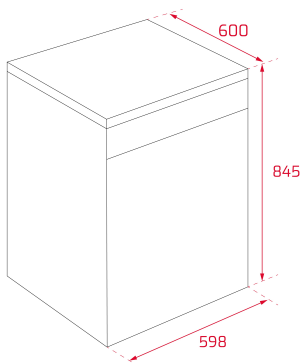

REFERENCE

REF: 114260012

EAN: 8434778013757

FEATURES

PremiumCare series

Free standing Dishwasher

Electronic control panel with display

Capacity: 14 plate settings

Washing programs: 8

Washing temperatures: 50°, 55°, 60°, 65°, 72°C

Motor Inverter

PremiumDry automatic opening system

MultiFlex 3 cutlery tray

MultiCleaner Sensor

FlexiSet 2 lower basket

Special programs: AutoClean, AutoProgram, Intensive program,

ECO program, 1-Hour, Whisper program, Hygienic, PreWash

Special functions: Half load, Express, PowerWash, ExtraDry,

IonClean, AlternativeWash

AquaStop and AquaSafe safety systems

Low salt and rinse indicator

Third sprayer

Push-up adjustable upper basket

Delay timer: 1-24 hours

Noise level: 42 dBA

Sliding Detergent drawer

Column installation

DIMENSIONS

Product height (mm): 845

Product width (mm): 598

Product depth (mm): 600

Product length (mm):

Net weight (Kg): 53,5

TECHNICAL DETAILS

Energy Efficiency Class: A+++

Energy Consumption (Kw/day): -

Water consumption (litres/year): 2744

Noise Level (dBA): 42

Power rate (V): 220

Frequency (Hz): 50

COLOURS