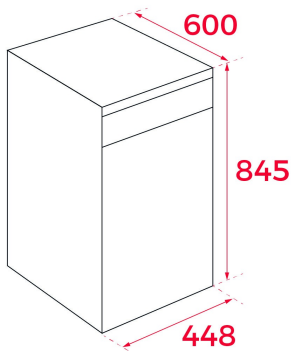

REFERENCE

REF: 114310003

EAN: 8434778013962

FEATURES

ExpertCare series
Free standing Dishwasher
Electronic control panel with display
Capacity: 10 plate settings
Washing programs: 7
Washing temperatures: 45°, 55°, 60°, 65°, 70°C
SmartSensor measure the level of dirtiness
FlexiSet 2 lower basket
Sliding extra tray
Special programs: AutoClean, AutoProgram, Intensive program, ECO program, 1-Hour, Whisper program, PreWash
Special functions: Half load, Express, ExtraDry, IonClean, AlternativeWash
AquaSafe safety system
Low salt and rinse indicator
Adjustable upper basket
Delay timer: 1-24 hours
Noise level: 47 dBA
Sliding Detergent drawer
Column installation

DIMENSIONS

Product height (mm): 845

Product width (mm): 448

Product depth (mm): 600

Product length (mm):

Net weight (Kg): 36,5

TECHNICAL DETAILS

Energy Efficiency Class: A++

Energy Consumption (Kw/day): -

Water consumption (litres/year): 2520

Noise Level (dBA): 47

Power rate (V): 220

Frequency (Hz): 50

COLOURS

114310003 White

114310004 Stainless steel