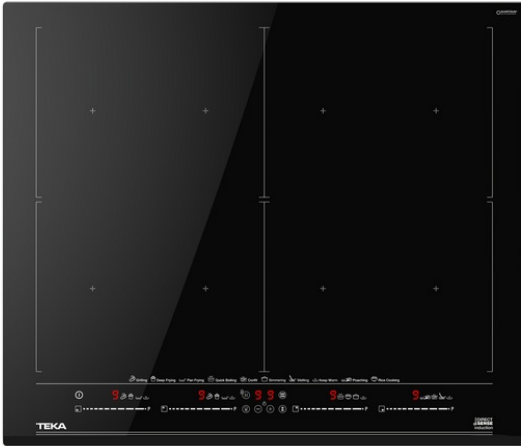

TEKA**DirectSense IZF 68700 MST**

Urban Colors Edition. DirectSense FullFlex induction hob with temperature sensors

MultiSlider

Autolock

Power

Power Plus

Easy installation

**REFERENCE**

REF: 112500037

EAN: 8434778016208

FEATURES

Urban Colors Edition

MasterSense Series

FullFlex Induction hob

Direct functions with temperature sensors: Rice cooking, confit, poaching, grilling, pan frying, deep frying, quick boiling, keep warm, simmering and melting.

Touch Control MultiSlider

4 cooking zones

4 zones Ø 262,5 X 195 mm

Ceramic glass surface

Auto-lock safety system

Cooking timer

Power plus

Child lock