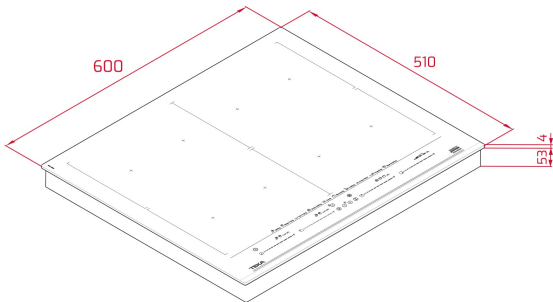

TEKA

DirectSense IZF 68700 MST

Urban Colors Edition. DirectSense FullFlex induction hob with temperature sensors

REFERENCE

REF: 112500037

EAN: 8434778016208

FEATURES

Urban Colors Edition

MasterSense Series

FullFlex Induction hob

Direct functions with temperature sensors: Rice cooking, confit, poaching, grilling, pan frying, deep frying, quick boiling, keep warm, simmering and melting.

Touch Control MultiSlider

4 cooking zones

4 zones Ø 262,5 X 195 mm

Ceramic glass surface

Auto-lock safety system

Cooking timer

Power plus

Child lock

Residual heat indicator

Power management

Easy installation kit

Maximum nominal power 7400 W

Optional: Grilling plate

Optional: Teppanyaki

DIMENSIONS

Product height (mm): 57

Product width (mm): 600

Product depth (mm): 510

Product length (mm):

Net weight (Kg): 13,21

TECHNICAL DETAILS

Power rate (V): 220-240

Frequency (Hz): 50/60

Maximum Nominal Power (W): -

COLOURS

112500037

Black glass

ENERGY EFFICIENCY

Power consumption in standby mode (W): -

Time to reach standby mode (min): 1