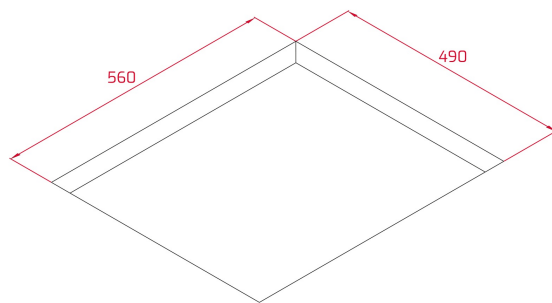

TEKA

DirectSense IZF 68700 MST

Urban Colors Edition. DirectSense FullFlex induction hob with temperature sensors

REFERENCE

REF: 112500037

EAN: 8434778016208

FEATURES

Urban Colors Edition

MasterSense Series

FullFlex Induction hob

Direct functions with temperature sensors: Rice cooking, confit, poaching, grilling, pan frying, deep frying, quick boiling, keep warm, simmering and melting.

Touch Control MultiSlider

4 cooking zones

4 zones Ø 262,5 X 195 mm

Ceramic glass surface

Auto-lock safety system

Cooking timer

Power plus

Child lock

Residual heat indicator

Power management

Easy installation kit

Maximum nominal power 7400 W

Optional: Grilling plate

Optional: Teppanyaki

DIMENSIONS

Product height (mm): 57

Product width (mm): 600

Product depth (mm): 510

Product length (mm):

Net weight (Kg): 13,21

TECHNICAL DETAILS

Power rate (V): 220-240

Frequency (Hz): 50/60

Maximum Nominal Power (W): -

COLOURS

112500037

Black glass

ENERGY EFFICIENCY

Power consumption in standby mode (W): -

Time to reach standby mode (min): 1