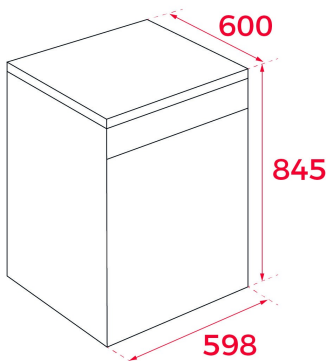

REFERENCE

REF: 114210001

EAN: 8434778017403

FEATURES

ExpertCare series
Free standing dishwasher
Electronic control panel with LED display
Capacity: 14 place settings
Washing programs: 7
Washing temperatures: 5
PremiumDry automatic opening system
SmartSensor measure the level of dirtiness
FlexiSet2 in the upper and lower baskets
Special programs: Soak, 1-Hour, Eco, Auto, Intensive, Whisper
Special function: ExtraDry, Express, AlternativeWash, PowerWash, Child lock
AquaSafe safety system
Low salt and rinse indicator
Spray arms on two levels: upper and lower
Adjustable upper basket
Delay timer: 1-24 hours
Noise level: 44 dBA
Mini Sliding Detergent drawer
Column installation
Energy class C

DIMENSIONS

Product height (mm): 845

Product width (mm): 598

Product depth (mm): 600

Product length (mm):

Net weight (Kg): 45.5

TECHNICAL DETAILS

Energy Efficiency Class: C(A+++)

Energy Consumption (Kw/day): -

Water consumption (litres/year): 2744

Noise Level (dBA): 44

Power rate (V): 220

Frequency (Hz): 50

COLOURS

114210001

Stainless steel

114210000

White