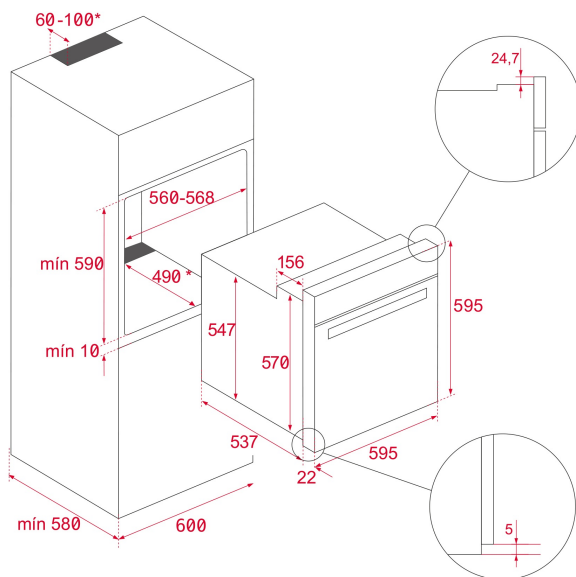

**DIMENSIONS****Product height (mm):** 595**Product width (mm):** 595**Product depth (mm):** 537+22**Product length (mm):****Net weight (Kg):** 28**TECH SPECS**

Energy Efficiency Class: A+

Power rate (V): 220-240

Frequency (Hz): 50/60

Maximum Nominal Power (W): 3215

**COLOURS**

111000045

Black Glass