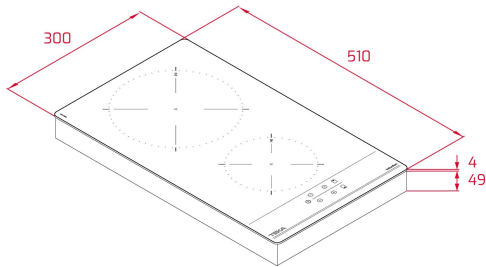

REFERENCE

REF: 112520027

EAN: 8434778017274

FEATURES

Urban Colors Edition
Modular induction hob
Touch Control
2 cooking zones
1 zone Ø 210 mm
1 zone Ø 145 mm
Ceramic glass surface
Auto-lock safety system
Power plus
Residual heat indicator
Power management
Easy installation kit
Maximum nominal power 3600 W

DIMENSIONS

Product height (mm): 53

Product width (mm): 300

Product depth (mm): 510

Product length (mm):

Net weight (Kg): 4,70

TECHNICAL DETAILS

Power rate (V): 220-240

Frequency (Hz): 50/60

Maximum Nominal Power (W): -

COLOURS

112520027

Black glass

ENERGY EFFICIENCY

Power consumption in standby mode (W): 0.3

Time to reach standby mode (min): 1