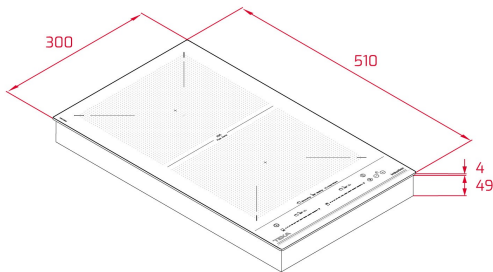

MultiSlider

Autolock

Power

Power Plus

Easy
installation

Flex