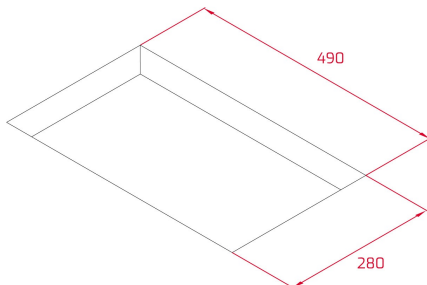

MultiSlider

Autolock

Power

Power Plus

Easy
installation

Flex