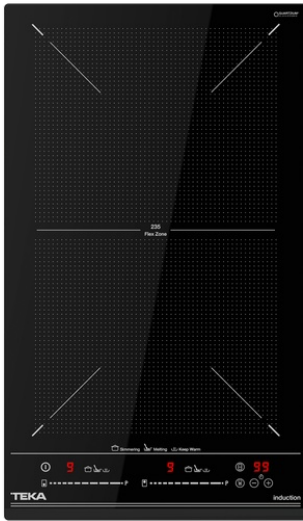

TEKA**IZF 32400 MSP**

Urban Colors Edition. Modular Flex induction hob with 2 cooking zones, 31cm

MultiSlider

Autolock

Power

Power Plus

Easy
installation

Flex

2 cooking zones

2 zones Ø 235 x 188,5 mm

Ceramic glass surface

Auto-lock safety system

Induction : Cooking timer, power plus, child lock, residual heat indicator and power management

Easy installation kit

Maximum nominal power 3600 W

Optional: Grilling plate

Optional: Teppanyaki

DIMENSIONS**Product height (mm):** 53**Product width (mm):** 300**Product depth (mm):** 510**Product length (mm):****Net weight (Kg):** 4,96**TECHNICAL DETAILS**

Power rate (V): 220-240

Frequency (Hz): 50/60

Maximum Nominal Power (W): -

COLOURS

112510021

Black glass

ENERGY EFFICIENCY

Power consumption in standby mode (W): 0.4