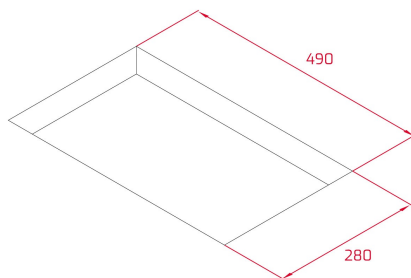

REFERENCE

REF: 112530001

EAN: 8434778011982

FEATURES

Urban Colors Edition

MasterSense Series

Modular Flex Induction hob

SlideCooking function

Direct functions with temperature sensors: Poaching, confit, grilling, pan frying, deep frying, simmering and keep warm

Touch Control MultiSlider

2 cooking zones

2 zones Ø 255 x 200 mm

Ceramic glass surface

Auto-lock safety system

Cooking timer

Power plus

Child lock

Residual heat indicator

Power management

Easy installation kit

Maximum nominal power 3600 W

Optional: Grilling plate

Optional: Teppanyaki

DIMENSIONS

Product height (mm): 53

Product width (mm): 300

Product depth (mm): 510

Product length (mm):

Net weight (Kg): 5,12

TECH SPECS

Power rate (V): 220-240

Frequency (Hz): 50/60

Maximum Nominal Power (W): -

COLOURS

112530001

Black Glass