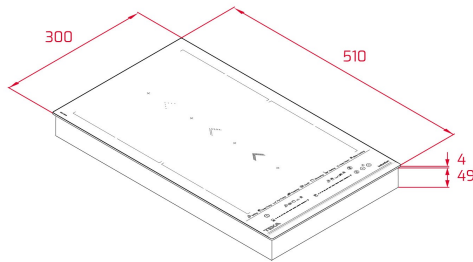

REFERENCE

REF: 112530001

EAN: 8434778011982

FEATURES

Urban Colors Edition

MasterSense Series

Modular Flex Induction hob

SlideCooking function

Direct functions with temperature sensors: Poaching, confit, grilling, pan frying, deep frying, simmering and keep warm

Touch Control MultiSlider

2 cooking zones

2 zones Ø 255 x 200 mm

Ceramic glass surface

Auto-lock safety system

Cooking timer

Power plus

Child lock

Residual heat indicator

Power management

Easy installation kit

Maximum nominal power 3600 W

Optional: Grilling plate

Optional: Teppanyaki

DIMENSIONS

Product height (mm): 53

Product width (mm): 300

Product depth (mm): 510

Product length (mm):

Net weight (Kg): 5,12

TECHNICAL DETAILS

Power rate (V): 220-240

Frequency (Hz): 50/60

Maximum Nominal Power (W): -

COLOURS

112530001

Black glass

ENERGY EFFICIENCY

Power consumption in standby mode (W): -

Time to reach standby mode (min): 1