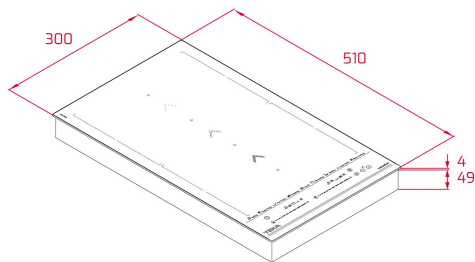

REFERENCE

REF: 112530001

EAN: 8434778011982

FEATURES

Urban Colors Edition

MasterSense Series

Modular Flex Induction hob

SlideCooking function

Direct functions with temperature sensors: Poaching, confit, grilling, pan frying, deep frying, simmering and keep warm

Touch Control MultiSlider

2 cooking zones

2 zones Ø 255 x 200 mm

Ceramic glass surface

Auto-lock safety system

Cooking timer

Power plus

Child lock

Residual heat indicator

Power management

Easy installation kit

Maximum nominal power 3600 W

Optional: Grilling plate

Optional: Teppanyaki

DIMENSIONS

Product height (mm): 53

Product width (mm): 300

Product depth (mm): 510

Product length (mm):

Net weight (Kg): 5,12

TECH SPECS

Power rate (V): 220-240

Frequency (Hz): 50/60

Maximum Nominal Power (W): -

COLOURS

112530001

Black Glass