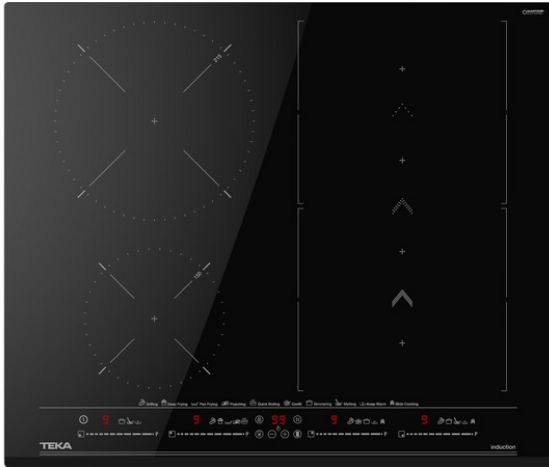

TEKA**IZS 66800 MST**

MasterSense. Induction Flex hob with SlideCooking function and 4 cooking zones

MultiSlider

Autolock

Power

Power Plus

Easy installation

**REFERENCE**

REF: 112500028

EAN: 8434778011814

FEATURES

Urban Colors Edition

MasterSense Series

Flex Induction hob

SlideCooking function

Direct functions with temperature sensors: Confit, poaching, grilling, pan frying, deep frying, quick boiling, simmering, melting and keep warm

Touch Control MultiSlider

4 cooking zones

2 zones Ø 228 x 200 mm

1 zone Ø 215 mm

1 zone Ø 150 mm

Ceramic glass surface

Auto-lock safety system

Cooking timer

DIMENSIONS**Product height (mm):** 53**Product width (mm):** 600**Product depth (mm):** 510**Product length (mm):****Net weight (Kg):** 9,52**TECHNICAL DETAILS**

Power rate (V): 220-240

Frequency (Hz): 50/60