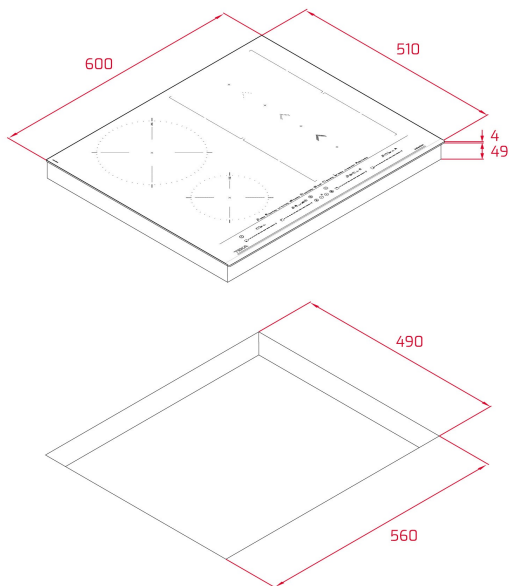

TEKA

IZS 66800 MST

MasterSense. Induction Flex hob with SlideCooking function and 4 cooking zones

REFERENCE

REF: 112500028

EAN: 8434778011814

FEATURES

Urban Colors Edition

MasterSense Series

Flex Induction hob

SlideCooking function

Direct functions with temperature sensors: Confit, poaching, grilling, pan frying, deep frying, quick boiling, simmering, melting and keep warm

Touch Control MultiSlider

4 cooking zones

2 zones Ø 228 x 200 mm

1 zone Ø 215 mm

1 zone Ø 150 mm

Ceramic glass surface

Auto-lock safety system

Cooking timer

Power plus

Child lock

Residual heat indicator

Power management

Easy installation kit

Maximum nominal power 7200 W

Optional: Grilling plate

Optional: Teppanyaki

DIMENSIONS

Product height (mm): 53

Product width (mm): 600

Product depth (mm): 510

Product length (mm):

Net weight (Kg): 9,52

TECHNICAL DETAILS

Power rate (V): 220-240

Frequency (Hz): 50/60

Maximum Nominal Power (W): -

COLOURS

112500028

Black glass