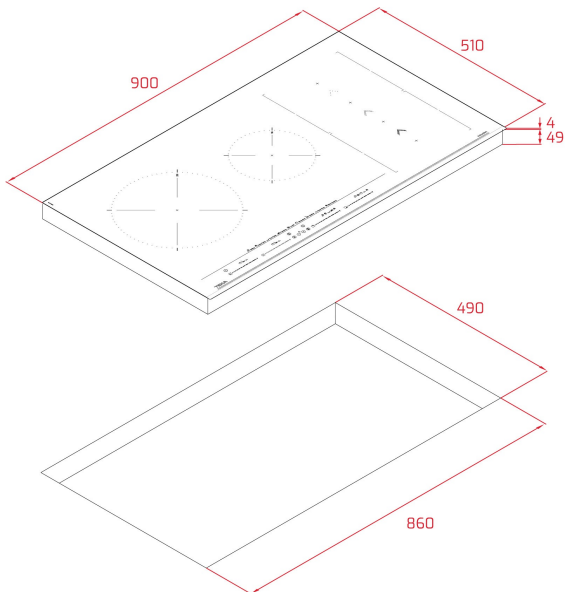

TEKA**IZS 96700 MST**

MasterSense induction Flex hob with SlideCooking function and 4 cooking zones

MultiSlider

Autolock

Power

Power Plus

Easy
installation**REFERENCE**

REF: 112500033

Touch Control MultiSlider

4 cooking zones

1 zone Ø 280 mm

2 zone Ø 228 x 200 mm

1 zone Ø 185 mm

Ceramic glass surface

Auto-lock safety system

Cooking timer

DIMENSIONS**Product height (mm):** 53**Product width (mm):** 900**Product depth (mm):** 510**Product length (mm):****Net weight (Kg):** 13,22**TECHNICAL DETAILS**

Power rate (V): 220-240

Frequency (Hz): 50/60