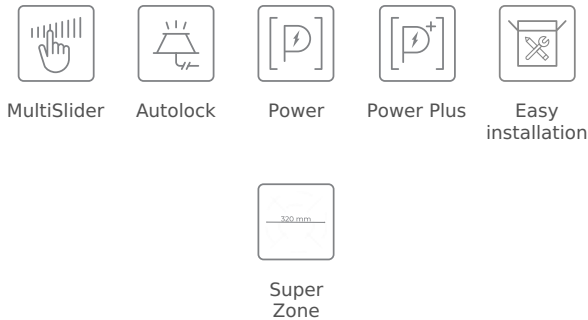

TEKA**IZS 97630 MST**

MastersSense induction Flex hob with SlideCooking function and 5 cooking zones

**REFERENCE**

REF: 112500034

EAN: 8434778012057

FEATURES

Urban Colors Edition
 MasterSense Series
 Flex Induction hob
 SlideCooking function
 Direct functions with temperature sensors: Confit, poaching, grilling, pan frying, deep frying, quick boiling, simmering, melting and keep warm
 Touch Control MultiSlider
 5 cooking zones
 1 zone Ø 320/180 mm
 2 zones Ø 228 x 200 mm
 1 zone Ø 215 mm
 1 zone Ø 150 mm
 Ceramic glass surface
 Auto-lock safety system
 Cooking timer
 Power plus
 Child lock
 Residual heat indicator
 Power management
 Easy installation kit
 Maximum nominal power 10.800 W
 Optional: Grilling plate
 Optional: Teppanyaki

DIMENSIONS

Product height (mm): 53
Product width (mm): 900
Product depth (mm): 510
Product length (mm):
Net weight (Kg): 15,18

TECHNICAL DETAILS

Power rate (V): 220-240
 Frequency (Hz): 50/60
 Maximum Nominal Power (W): TBC

COLOURS

112500034 Black glass

ENERGY EFFICIENCY

Power consumption in standby mode (W): -
 Time to reach standby mode (min): 1