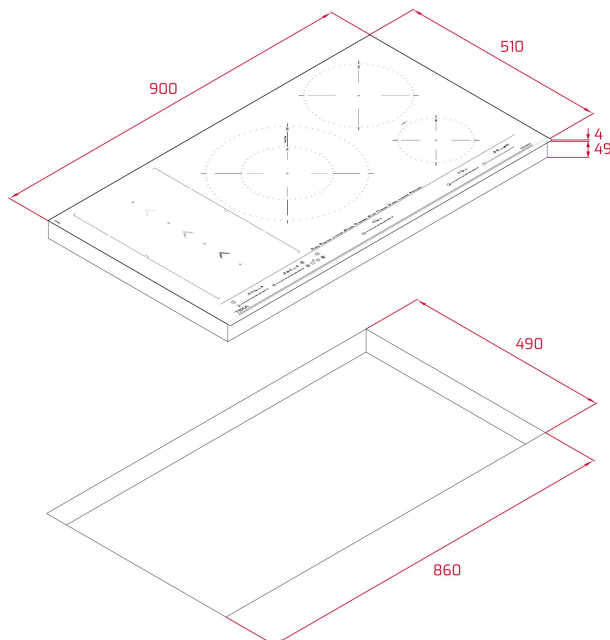

TEKA**IZS 97630 MST**

MastersSense induction Flex hob with SlideCooking function and 5 cooking zones

**REFERENCE**

REF: 112500034

EAN: 8434778012057

FEATURES

Urban Colors Edition
 MasterSense Series
 Flex Induction hob
 SlideCooking function
 Direct functions with temperature sensors: Confit, poaching, grilling, pan frying, deep frying, quick boiling, simmering, melting and keep warm
 Touch Control MultiSlider
 5 cooking zones
 1 zone Ø 320/180 mm
 2 zones Ø 228 x 200 mm
 1 zone Ø 215 mm
 1 zone Ø 150 mm
 Ceramic glass surface
 Auto-lock safety system
 Cooking timer
 Power plus
 Child lock
 Residual heat indicator
 Power management
 Easy installation kit
 Maximum nominal power 10.800 W
 Optional: Grilling plate
 Optional: Teppanyaki

DIMENSIONS

Product height (mm): 53
Product width (mm): 900
Product depth (mm): 510
Product length (mm):
Net weight (Kg): 15,18

TECHNICAL DETAILS

Power rate (V): 220-240
 Frequency (Hz): 50/60
 Maximum Nominal Power (W): TBC

COLOURS

112500034 Black glass

ENERGY EFFICIENCY

Power consumption in standby mode (W): -
 Time to reach standby mode (min): 1