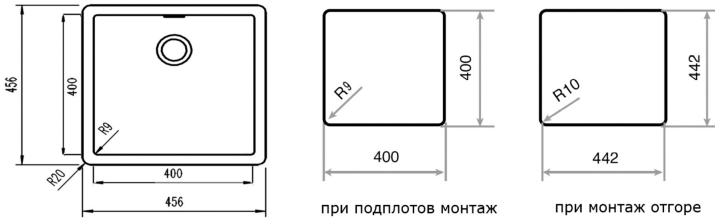

Inset/Undermount Sink, One bowl
Tegranite 80% quartz and resins
3½ Manual basket waste with Overflow
Bowl depth: 200 mm
50 cm base unit

RADEA 400.400 TG 1B

DIMENSIONS

- Product height (mm):
- Product width (mm): 456
- Product depth (mm): 200
- Product length (mm): 456
- Net weight (Kg): 8,50