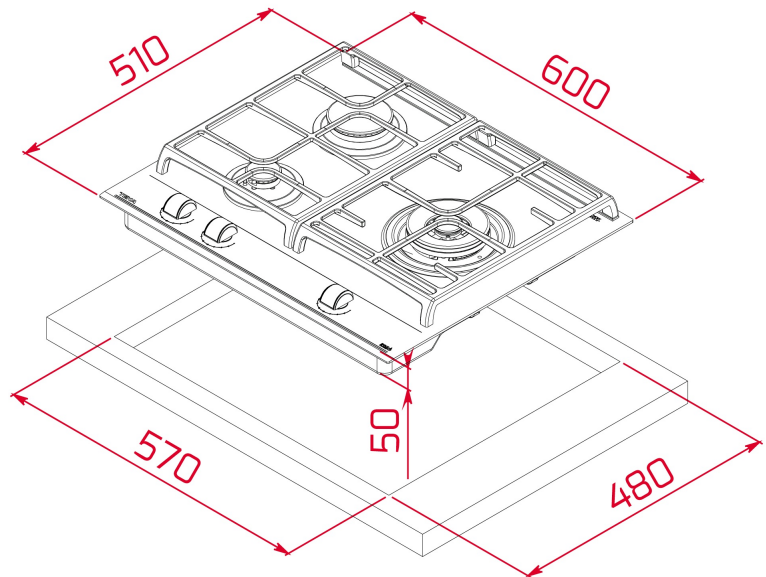

TEKA

GZC 63310 XBN

DIMENSIONS

Product height (mm): 98
Product width (mm): 600
Product depth (mm): 510
Product length (mm):
Net weight (Kg): 11,1

TECH SPECS

FITTING MEASURES

Built-in Width (mm): 570
Built-in Depth (mm): 480
Built-in Height (mm): 49