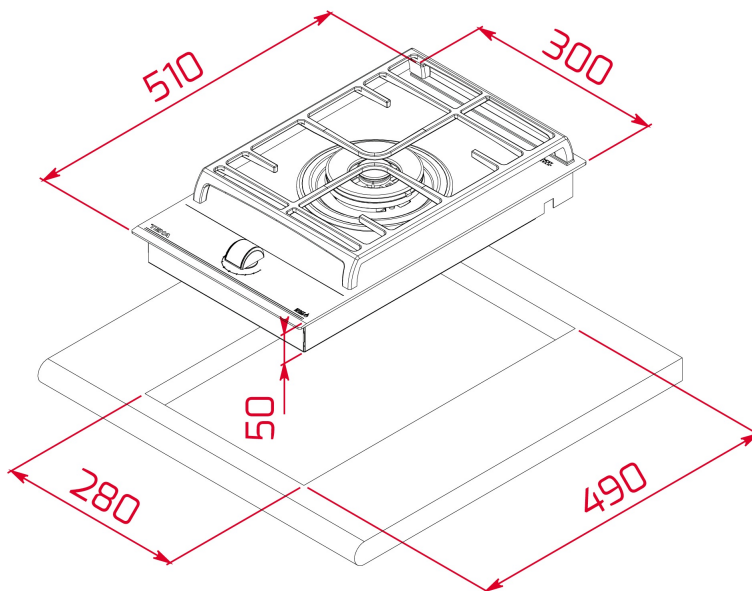

Total

COLOURS

REFERENCE

REF. 112570003
EAN. 8434778006155

TEKA

GZC 31330 XB

FEATURES

Modular Gas on Glass with ExactFlame
9 power levels with precise control of the flame
Front control knobs with ergonomic design
1 double ring burner (4.00 kW)
Large cast iron grids
Auto-lock safety device
Automatic-ignition
Optional Wok support
Easy installation kit
Ceramic glass surface
Maximum nominal power: 5.000 W
Type of Gas: Butane

TEKA**GZC 31330 XB**

DIMENSIONS

Product height (mm): 98
Product width (mm): 300
Product depth (mm): 510
Product length (mm):
Net weight (Kg): 6,25

TECH SPECS

FITTING MEASURES

Built-in Width (mm): 280
Built-in Depth (mm): 490
Built-in Height (mm): 49