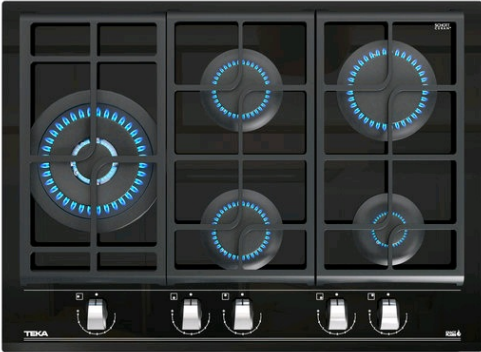

**GZC 85320** 75cm Gas on Glass Hob with ExactFlame function of butane gas

Auto ignition

Autolock

ExactFlame

Easy  
installation

**DESCRIPTION**

75cm Gas on Glass Hob with ExactFlame function of butane gas

**LIFE STYLE**

## **FEATURES**

Gas on Glass with ExactFlame  
Front control knobs with ergonomic design  
9 power levels with precise control of the flame  
5 cooking zones:  
1 double ring burner (5.00 kW)  
1 fast burner (2.80kW)  
2 semi-fast burners (1.75 kW)  
1 auxiliary burner (1.00 kW)  
Large cast iron grids  
Automatic-ignition in every burner, activated through control knobs  
Auto-lock safety device (Thermocouples)  
Optional Wok support  
Easy installation kit  
Ceramic glass surface