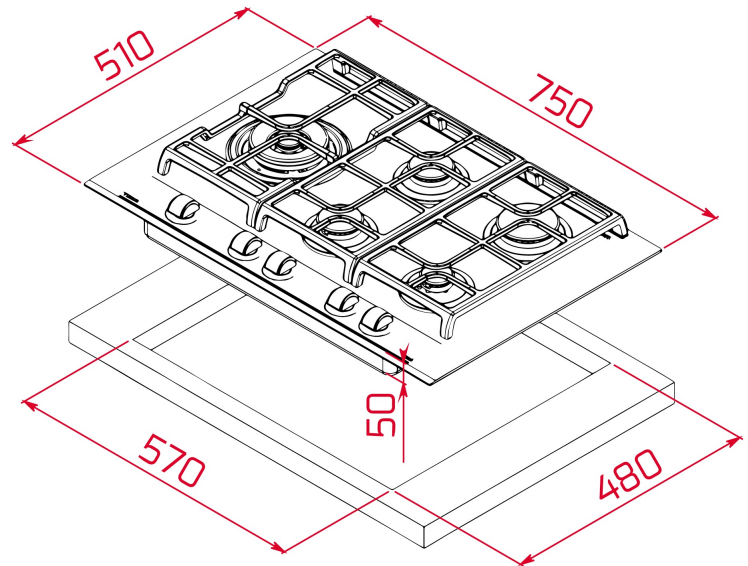

**GZC 85320** 75cm Gas on Glass Hob with ExactFlame function of butane gas

Auto ignition

Autolock

ExactFlame

Easy  
installation

**DESCRIPTION**

75cm Gas on Glass Hob with ExactFlame function of butane gas

**LIFE STYLE**

## **FEATURES**

Gas on Glass with ExactFlame  
Front control knobs with ergonomic design  
9 power levels with precise control of the flame  
5 cooking zones:  
1 double ring burner (5.00 kW)  
1 fast burner (2.80kW)  
2 semi-fast burners (1.75 kW)  
1 auxiliary burner (1.00 kW)  
Large cast iron grids  
Automatic-ignition in every burner, activated through control knobs  
Auto-lock safety device (Thermocouples)  
Optional Wok support  
Easy installation kit  
Ceramic glass surface

## DIMENSIONS

**Product height (mm):** 50  
**Product width (mm):** 750  
**Product depth (mm):** 510  
**Product length (mm):**  
**Net weight (Kg):**

### FITTING MEASURES

**Built-in Width (mm):** 570  
**Built-in Depth (mm):** 480  
**Built-in Height (mm):** 50