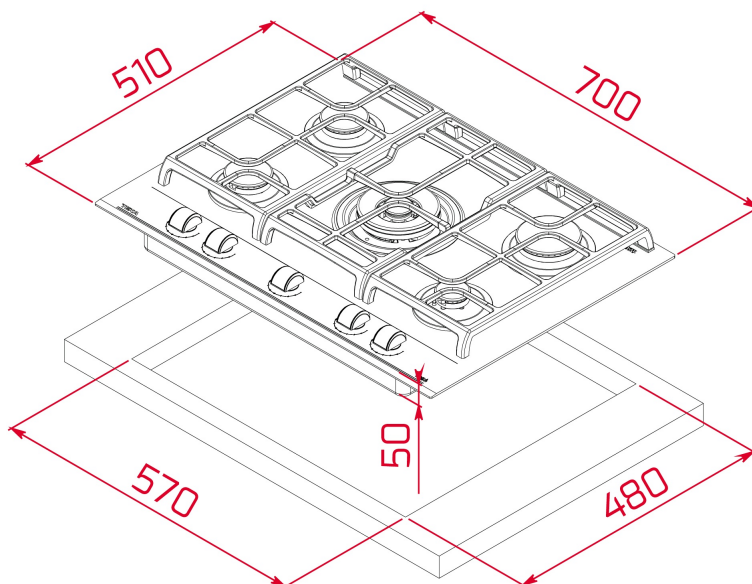

Total

COLOURS

REFERENCE

REF. 112570083
EAN. 8434778009057

TEKA

GZC 75330 XBB

FEATURES

Urban Colors Edition
Gas on Glass with ExactFlame
9 power levels with precise control of the flame
Front control knobs with ergonomic design
5 cooking zones:
1 double ring burner (4.00 kW)
2 semi-fast burners (1.75 kW)
1 fast burner (2.80 kW)
1 auxiliary burner (1.00 kW)
Large cast iron grids
Automatic-ignition in every burner, activated through control knobs
Auto-lock safety device (Thermocouples)
Optional Wok support
Easy installation kit
Ceramic glass surface

TEKA

GZC 75330 XBB

DIMENSIONS

Product height (mm): 110

Product width (mm): 700

Product depth (mm): 510

Product length (mm):

Net weight (Kg): 13,5

TECH SPECS

FITTING MEASURES

Built-in Width (mm): 570

Built-in Depth (mm): 480

Built-in Height (mm): 49

PARTICULAR CHARACTERISTICS

Gas type: Butane

Maximum nominal power (W) (Gas): 11300