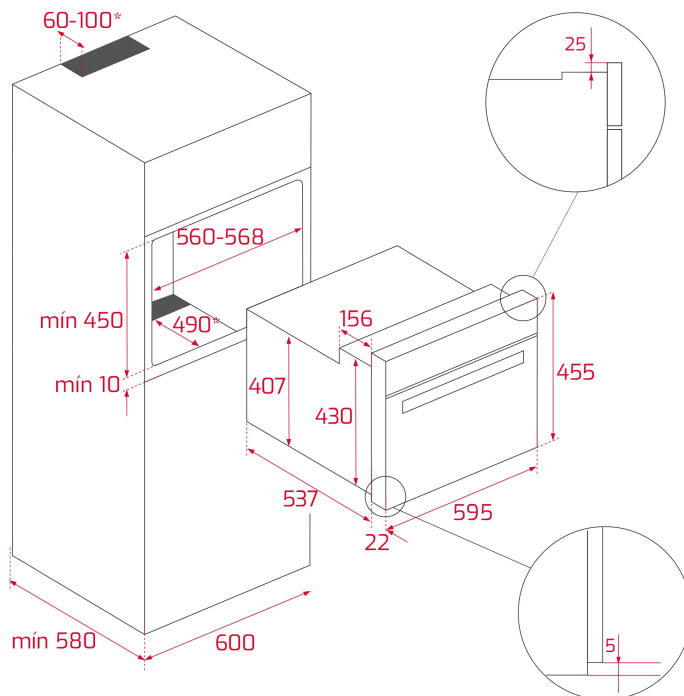

Total

COLOURS

REFERENCE

REF. 40586034
EAN. 8421152140963

MWR 32 BIA AT

FEATURES

Country Style Edition
Microwave + grill
3 cooking functions
Minute minder
5 microwave power levels, 1.000 W out
Defrosting by time
Integrated turntable
Triple glazed door
Tangential ventilation
Door opening security disconnection
Capacity: 44 litres
Browning plate and 2 grids

DIMENSIONS

Product height (mm): 455
Product width (mm): 595
Product depth (mm): 472
Product length (mm):
Net weight (Kg): 32

TECH SPECS

PARTICULAR CHARACTERISTICS

Certificates: CE; CB; EAC
Type of inner light: Halogen
Inside light position: TOP
Function selector: MECHANICAL
Number of cooking functions: 3
Grill function: Yes
Keeping warm: Yes
Minute Minder: Yes
Knobs type: 2 ROTATING MECHANICAL
Number of guide levels: 0
Drop-down grill: Yes
Number of guide levels (lower cavity): 0
Forced refrigeration tangential 1 speed: Yes
Microwave function: Yes
Microwave defrosting: Yes
Number of power levels: 5
Tangential ventilation: Yes

ELECTRIC CONNECTION

Maximum Nominal Power (W): 3300
Frequency (Hz): 50

ENERGY CONSUMPTION

Power rate (V): 220240
Cable Connection Length (cm): 150
Plug: Yes
Inside light Consumption (W): 20

Grill (W): 1500
Maxi Grill (W): 1500
Cooling Fan Motor (W): 35