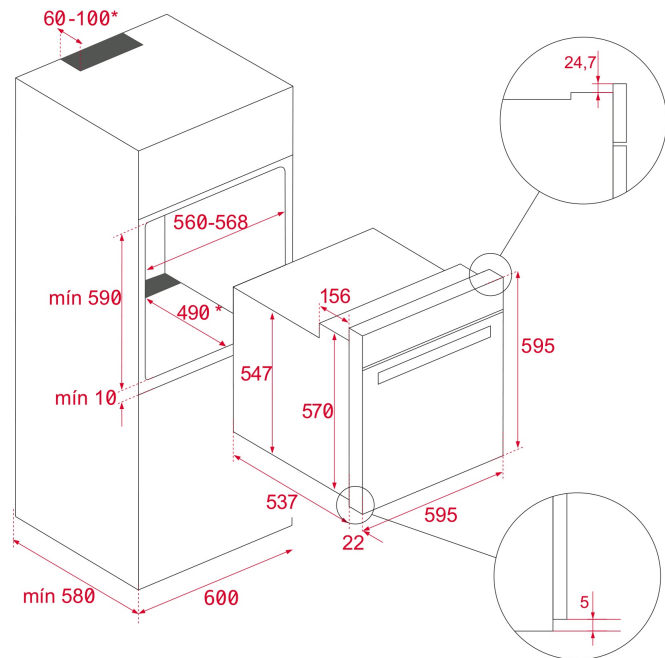

## DIMENSIONS

Product height (mm): 595

Product width (mm): 595

Product depth (mm): 537+22

Product length (mm):

Net weight (Kg): 34