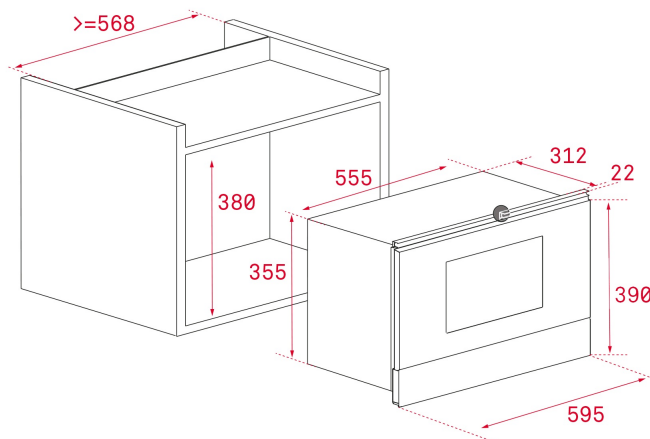

DIMENSIONS

Product height (mm): 390

Product width (mm): 595

Product depth (mm): 334

Product length (mm):

Net weight (Kg): 22

TECH SPECS

PARTICULAR CHARACTERISTICS