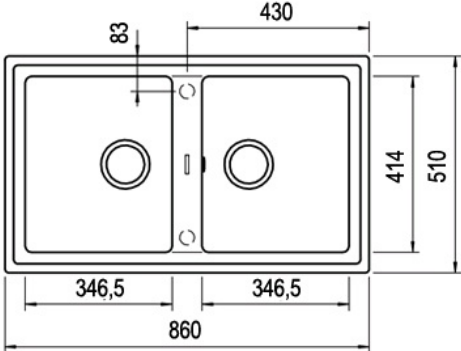

200 mm deep bowls

90 cm base unit

STONE 90 B-TG 2B

DIMENSIONS

- Product height (mm):
- Product width (mm): 510
- Product depth (mm): 200
- Product length (mm): 860
- Net weight (Kg): 15,5

TECH SPECS

ACCESSORIES