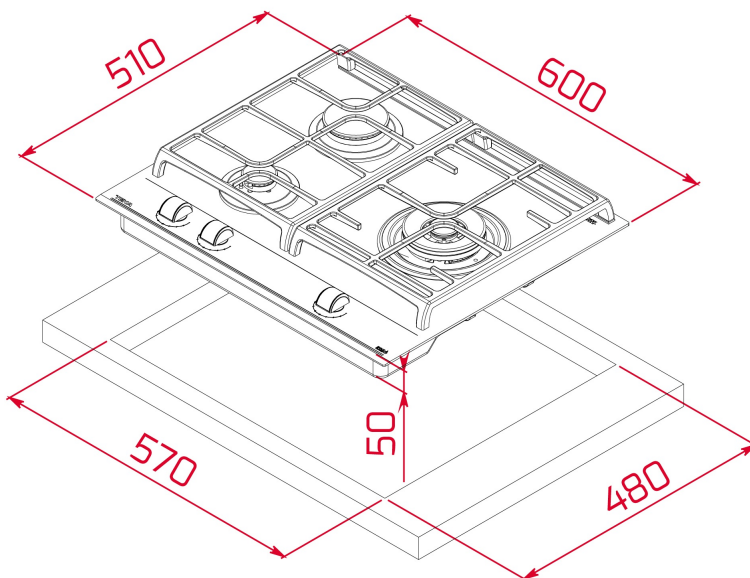

## DIMENSIONS

**Product height (mm):** 50  
**Product width (mm):** 600  
**Product depth (mm):** 510  
**Product length (mm):**  
**Net weight (Kg):**

### FITTING MEASURES

**Built-in Width (mm):** 570  
**Built-in Depth (mm):** 480  
**Built-in Height (mm):** 50