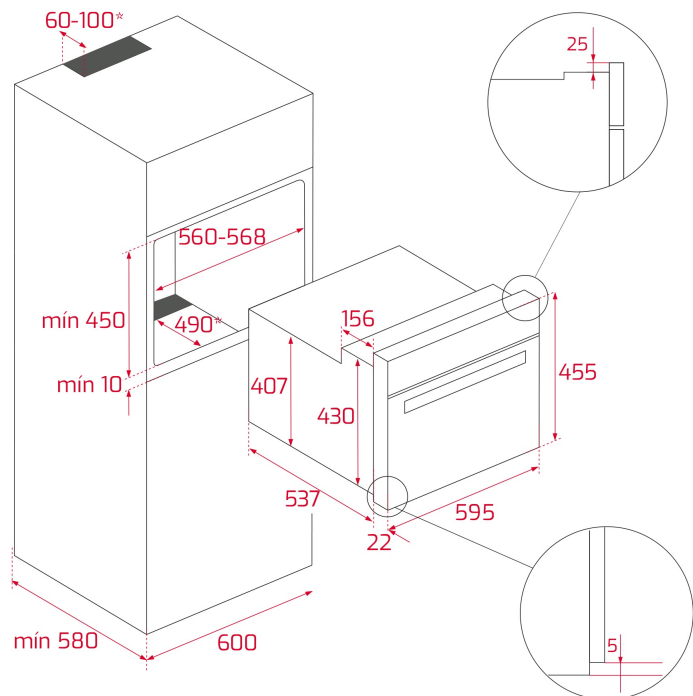

## FEATURES

Microwave + Grill  
3 Cooking functions  
Capacity, gross/net: 45/44 litres  
1400 W grill  
0-90 min. Timer  
Quick start 30"  
chromed guides  
5 Cooking heights  
1 reinforced grids  
Touch Control panel with LED display  
5 power levels, 1000 W  
Automatic disconnection security system  
Tangential ventilation  
Defrost by time and weight  
Double Glazed door

## DIMENSIONS

**Product height (mm):** 455  
**Product width (mm):** 595  
**Product depth (mm):** 559  
**Product length (mm):**  
**Net weight (Kg):** 28,4

### ELECTRIC CONNECTION

**Maximum Nominal Power (W):** 3200  
**Frequency (Hz):** 50  
**Power rate (V):** 220-240  
**Cable Connection Length (cm):** 110  
**Inside light Consumption (W):** 25