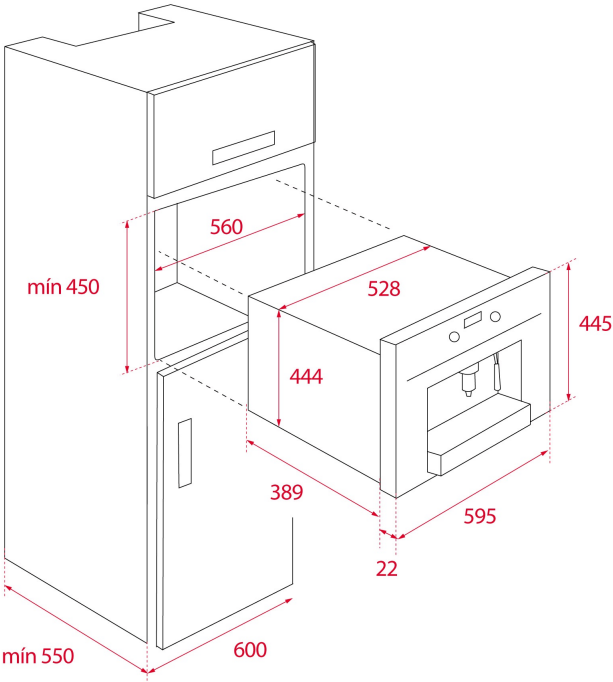

CLC 855 GM

DIMENSIONS

- Product height (mm):
- Product width (mm):
- Product depth (mm):
- Product length (mm):
- Net weight (Kg):

TECH SPECS

PARTICULAR CHARACTERISITICS

Fingerprint proof: Yes