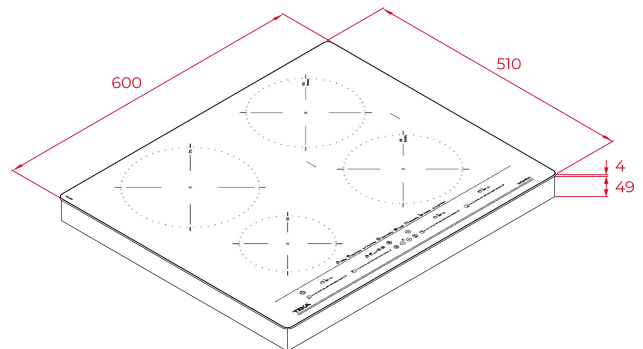

Urban colors Edition
Induction hob
Touch control MultiSlider
Cooking timer
4 cooking zones:
1 induction Ø 215 mm
2 induction Ø 185 mm
1 induction Ø 150 mm
Special cooking functions with temperature sensors: Grilling, Deep frying, Pan frying, KeepWarm, Boiling, Simmering, Confit & Melting
Power Plus function
Stop & Go function
Residual heat indicators
Fast-Click easy installation
Maximum nominal power : 8.800 W

DIMENSIONS

Product height (mm): 53
Product width (mm): 600
Product depth (mm): 510
Product length (mm):
Net weight (Kg): 10,7

TECH SPECS

FITTING MEASURES

Built-in Width (mm): 560
Built-in Depth (mm): 490
Built-in Height (mm): 49

ELECTRIC CONNECTION

Frequency (Hz): 50/60
Power rate (V): 220-240
Cable Connection Length (cm): 110
Maximum Nominal Power (W) (Electric hob): 7200

COOKING ZONES

Cooking Zones: 4

Left rear cooking zone - Diameter (mm): 215

Left rear cooking zone - Type: Single Zone

Left front cooking zone - Diameter (mm): 150

Left front cooking zone - Type: Single Zone

Right rear cooking zone - Type: Single Zone

Right front cooking zone - Diameter (mm): 185