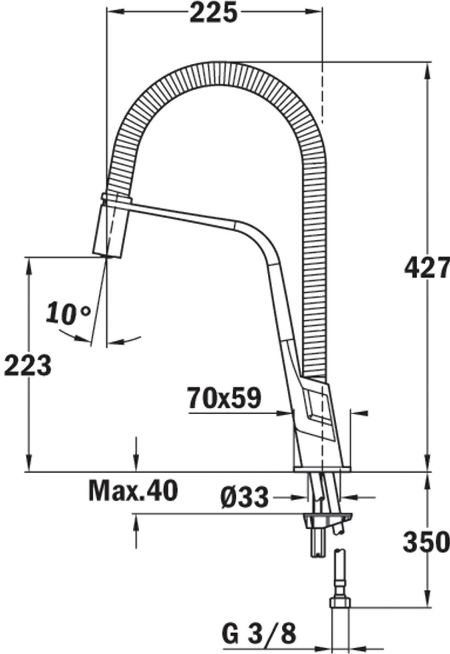

Maestro

COLOURS

REFERENCE

REF. 339390200
EAN. 8421152131534

The logo consists of a red square with the word "TEKA" in white, bold, uppercase letters.

IC 939

FEATURES

Professional kitchen tap
Swivel and flexible spout
Anti-scale aerator
Pull-down shower 1 function: aerated spray
High resistant flexible spring
Stainless steel flexible hose
Cartridge with ceramic discs of high resistance
Highly precise temperature control
Greater handling sensitivity with smoother movements
3/8" flexible inlet pipes

IC 939

DIMENSIONS

- Product height (mm): 427
- Product width (mm):
- Product depth (mm):
- Product length (mm):
- Net weight (Kg): 3,3

TECH SPECS

MODELS

Type of installation: Free standing