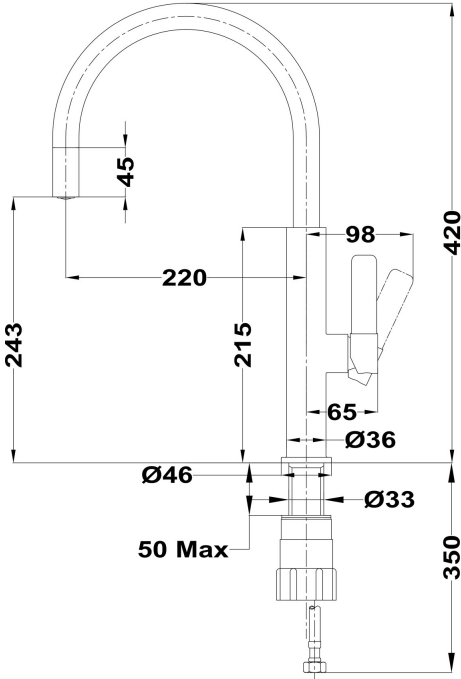

Total

**COLOURS**

**REFERENCE**

REF. 116030023  
EAN. 8434778002102

**TEKA**

**FOT 995**

**FEATURES**

High spout kitchen tap  
Swivel spout  
Anti-scale aerator  
Cartridge with ceramic discs of high resistance  
Highly precise temperature control  
Greater handling sensitivity with smoother movements  
Easy-Quick fixation system  
3/8" - 1/2" flexible inlet pipes

### DIMENSIONS

- Product height (mm): 420
- Product width (mm):
- Product depth (mm):
- Product length (mm):
- Net weight (Kg): 1,765