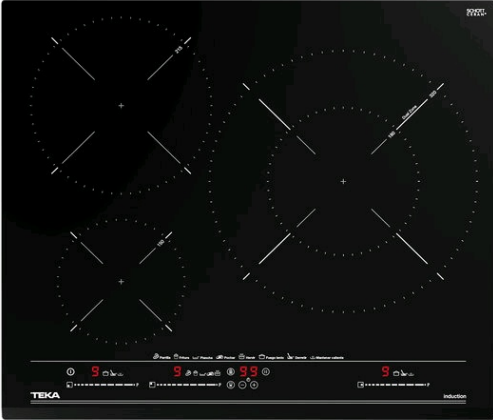

IZC 63632 BK MST 60cm Induction Hob with Direct Functions MultiSlider and 3 zones

MultiSlider

Autolock

Power

Power Plus

Easy
installation

Super Zone

DESCRIPTION

60cm Induction Hob with Direct Functions MultiSlider and 3 zones

LIFE STYLE

Maestro

COLOURS

REFERENCE

REF. 112510011
EAN. 8434778011517

TEKA

IZC 63632 BK MST

FEATURES

Urban colors Edition
Induction hob
Touch control MultiSlider
Cooking timer
3 cooking zones:
1 induction Ø 320/180 mm
1 induction Ø 215 mm
1 induction Ø 150 mm
Special cooking functions with temperature sensors: Grilling, Deep frying, Pan frying, KeepWarm, Boiling, Simmering, Poach & Melting
Power Plus function
Stop & Go function
Residual heat indicators
Fast-Click easy installation
Maximum nominal power : 8.200 W

DIMENSIONS

Product height (mm): 53
Product width (mm): 600
Product depth (mm): 510
Product length (mm):
Net weight (Kg): 10,7

TECH SPECS

FITTING MEASURES

Built-in Width (mm): 560
Built-in Depth (mm): 490
Built-in Height (mm): 49