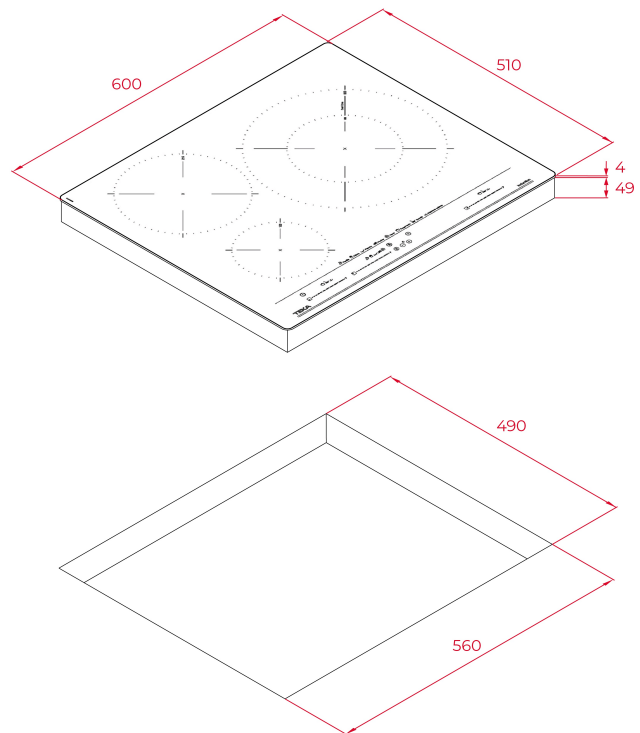

60cm Induction Hob with Direct Functions MultiSlider and 3 zones

LIFE STYLE

Maestro

COLOURS

REFERENCE

REF. 112510011
EAN. 8434778011517

TEKA

IZC 63632 BK MST

FEATURES

Urban colors Edition
Induction hob
Touch control MultiSlider
Cooking timer
3 cooking zones:
1 induction Ø 320/180 mm
1 induction Ø 215 mm
1 induction Ø 150 mm
Special cooking functions with temperature sensors: Grilling, Deep frying, Pan frying, KeepWarm, Boiling, Simmering, Poach & Melting
Power Plus function
Stop & Go function
Residual heat indicators
Fast-Click easy installation
Maximum nominal power : 8.200 W

DIMENSIONS

Product height (mm): 53
Product width (mm): 600
Product depth (mm): 510
Product length (mm):
Net weight (Kg): 10,7

TECH SPECS

FITTING MEASURES

Built-in Width (mm): 560
Built-in Depth (mm): 490
Built-in Height (mm): 49

Left rear cooking zone - Type: Single Zone

Left front cooking zone - Diameter (mm): 150

Left front cooking zone - Type: Single Zone

Right center cooking zone - Diameter (mm): 320/180

Right center cooking zone - Type: Double Zone