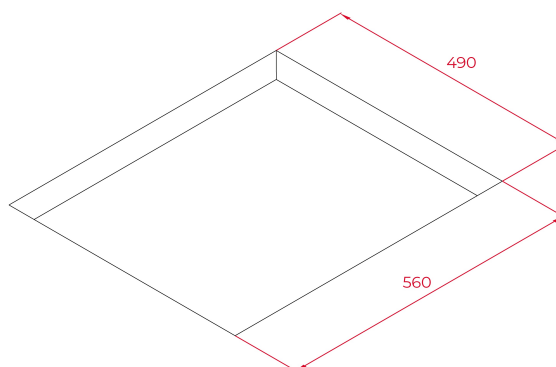

FEATURES

Urban colors Edition
Induction hob
Touch control MultiSlider
Cooking timer
3 cooking zones:
1 induction Ø 320/180 mm
1 induction Ø 215 mm
1 induction Ø 150 mm
Special cooking functions with temperature sensors: Grilling, Deep frying, Pan frying, KeepWarm, Boiling, Simmering, Poach & Melting
Power Plus function
Stop & Go function
Residual heat indicators
Fast-Click easy installation
Maximum nominal power : 8.200 W

DIMENSIONS

Product height (mm): 53
Product width (mm): 600
Product depth (mm): 510
Product length (mm):
Net weight (Kg): 10,7

TECH SPECS

FITTING MEASURES

Built-in Width (mm): 560
Built-in Depth (mm): 490
Built-in Height (mm): 49