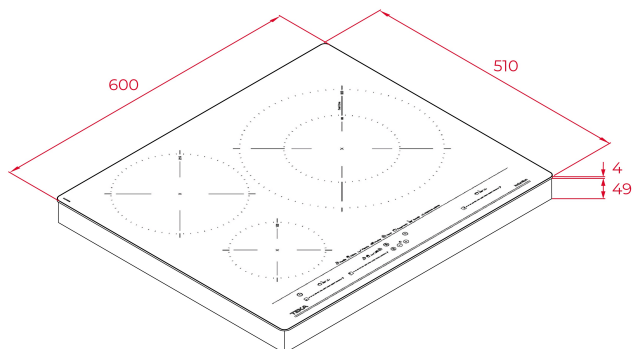

FEATURES

Urban colors Edition
Induction hob
Touch control MultiSlider
Cooking timer
3 cooking zones:
1 induction Ø 320/180 mm
1 induction Ø 215 mm
1 induction Ø 150 mm
Special cooking functions with temperature sensors: Grilling, Deep frying, Pan frying, KeepWarm, Boiling, Simmering, Poach & Melting
Power Plus function
Stop & Go function
Residual heat indicators
Fast-Click easy installation
Maximum nominal power : 8.200 W

DIMENSIONS

Product height (mm): 53
Product width (mm): 600
Product depth (mm): 510
Product length (mm):
Net weight (Kg): 10,7

TECH SPECS

FITTING MEASURES

Built-in Width (mm): 560
Built-in Depth (mm): 490
Built-in Height (mm): 49

ELECTRIC CONNECTION

Frequency (Hz): 50/60
Power rate (V): 220-240
Cable Connection Length (cm): 110
Maximum Nominal Power (W) (Electric hob): 7200

COOKING ZONES

Cooking Zones: 3

Left rear cooking zone - Diameter (mm): 215

Left rear cooking zone - Type: Single Zone

Left front cooking zone - Diameter (mm): 150

Left front cooking zone - Type: Single Zone

Right center cooking zone - Diameter (mm): 320/180

Right center cooking zone - Type: Double Zone