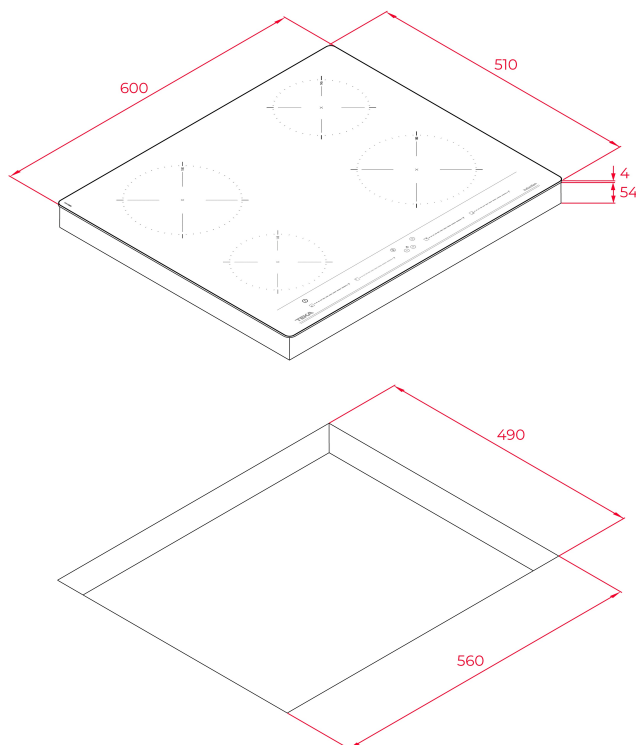

Induction hob
Touch control MultiSlider
Cooking timer
4 cooking zones:
2 induction Ø 185 mm
2 induction Ø 150 mm
Power Plus function
Stop & Go function
Residual heat indicators
Fast-Click easy installation
Maximum nominal power : 7.200 W

DIMENSIONS

Product height (mm): 58
Product width (mm): 600
Product depth (mm): 510
Product length (mm):
Net weight (Kg): 9,59

TECH SPECS

FITTING MEASURES

Built-in Width (mm): 560
Built-in Depth (mm): 490
Built-in Height (mm): 54

COOKING ZONES

Cooking Zones: 4
Left rear cooking zone - Diameter (mm): 185
Left rear cooking zone - Type: Single Zone
Left rear cooking zone - Consumption (W): 1700-2100
Left front cooking zone - Diameter (mm): 150

Left front cooking zone - Type: Single Zone
Left front cooking zone - Consumption (W): 1200-1500
Right rear cooking zone - Diameter (mm): 150
Right rear cooking zone - Type: Single Zone
Right rear cooking zone - Consumption (W): 1200-1500
Right front cooking zone - Diameter (mm): 185
Right front cooking zone - Type: Single Zone
Right front cooking zone - Consumption (W): 1700-2100