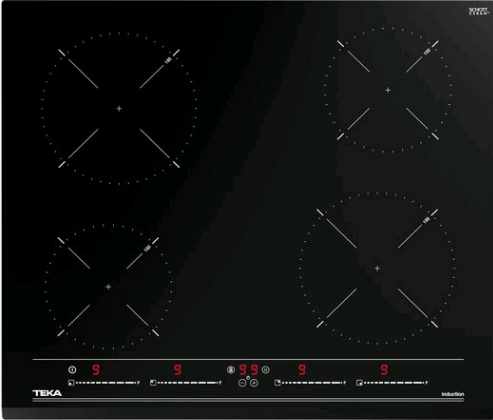

IZC 64010 BK MSS 60cm Induction Hob with Direct Functions MultiSlider and 4 zones

MultiSlider

Autolock

Power

Power Plus

Easy
installation

DESCRIPTION

60cm Induction Hob with Direct Functions MultiSlider and 4 zones

Induction hob
Touch control MultiSlider
Cooking timer
4 cooking zones:
2 induction Ø 185 mm
2 induction Ø 150 mm
Power Plus function
Stop & Go function
Residual heat indicators
Fast-Click easy installation
Maximum nominal power : 7.200 W

DIMENSIONS

Product height (mm): 58
Product width (mm): 600
Product depth (mm): 510
Product length (mm):
Net weight (Kg): 9,59

TECH SPECS

FITTING MEASURES

Built-in Width (mm): 560
Built-in Depth (mm): 490
Built-in Height (mm): 54

COOKING ZONES

Cooking Zones: 4
Left rear cooking zone - Diameter (mm): 185
Left rear cooking zone - Type: Single Zone
Left rear cooking zone - Consumption (W): 1700-2100
Left front cooking zone - Diameter (mm): 150