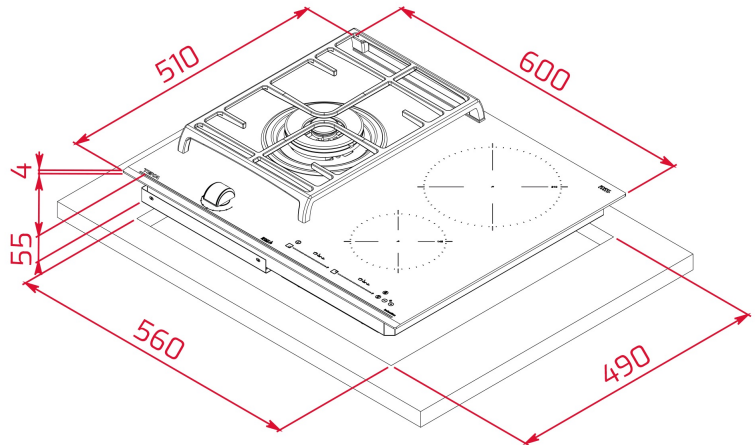

60cm Hybrid Hob with Direct Functions and 3 zones

LIFE STYLE

Total

COLOURS

REFERENCE

REF. 112570112
EAN. 8434778011234

FEATURES

Gas on glass + Induction hob
Touch control MultiSlider
ExactFlame control
Cooking timer
3 cooking zones:
1 induction 210 Ø (2250-3000 W)
1 induction 145 Ø (1250-1800 W)
1 gas Doble ring burner wok (4.0 kW)
9 gas power levels with precise control of the flame
Large cast iron grids
Automatic-ignition
Auto-lock safety device
Induction Power Plus function
3 special cooking functions: Simmering, Melting and KeepWarm
Maximum nominal power (gas): 4.0 kW
Maximum nominal power (induction): 3500 W
Ceramic Glass (4 mm)

TEKA

JZC 63312 ABN

DIMENSIONS

Product height (mm): 59
Product width (mm): 600
Product depth (mm): 510
Product length (mm):
Net weight (Kg): 12,8

TECH SPECS

FITTING MEASURES

Built-in Width (mm): 560
Built-in Depth (mm): 490
Built-in Height (mm): 55

Left center cooking zone - Type: DOUBLE RING

Right rear cooking zone - Diameter (mm): 210

Right rear cooking zone - Type: Single Zone

Right rear cooking zone - Consumption in Wh/Kg (EU 66/2014):
178,7

Right front cooking zone - Diameter (mm): 145