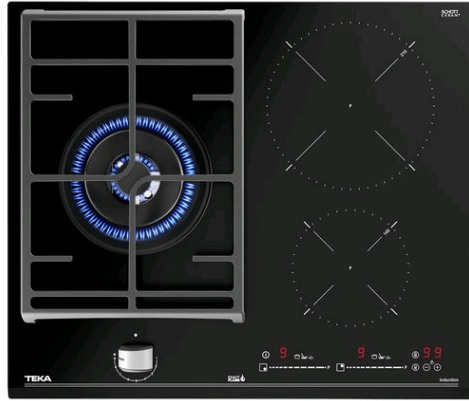

JZC 63312 ABN 60cm Hybrid Hob with Direct Functions and 3 zones

MultiSlider

Auto ignition

Autolock

ExactFlame

Power

Power Plus

DESCRIPTION

60cm Hybrid Hob with Direct Functions and 3 zones

LIFE STYLE

Total

COLOURS

REFERENCE

REF. 112570112
EAN. 8434778011234

FEATURES

Gas on glass + Induction hob
Touch control MultiSlider
ExactFlame control
Cooking timer
3 cooking zones:
1 induction 210 Ø (2250-3000 W)
1 induction 145 Ø (1250-1800 W)
1 gas Doble ring burner wok (4.0 kW)
9 gas power levels with precise control of the flame
Large cast iron grids
Automatic-ignition
Auto-lock safety device
Induction Power Plus function
3 special cooking functions: Simmering, Melting and KeepWarm
Maximum nominal power (gas): 4.0 kW
Maximum nominal power (induction): 3500 W
Ceramic Glass (4 mm)

PARTICULAR CHARACTERISTICS

Gas type: Natural
Maximum nominal power (W) (Gas): 4000
Auto ignition: Yes
Number of electric power levels: 9
Simmering: Yes
Melting: Yes
Keeping warm: Yes
Power management function: Yes

Left center cooking zone - Type: DOUBLE RING

Right rear cooking zone - Diameter (mm): 210

Right rear cooking zone - Type: Single Zone

Right rear cooking zone - Consumption in Wh/Kg (EU 66/2014):
178,7

Right front cooking zone - Diameter (mm): 145